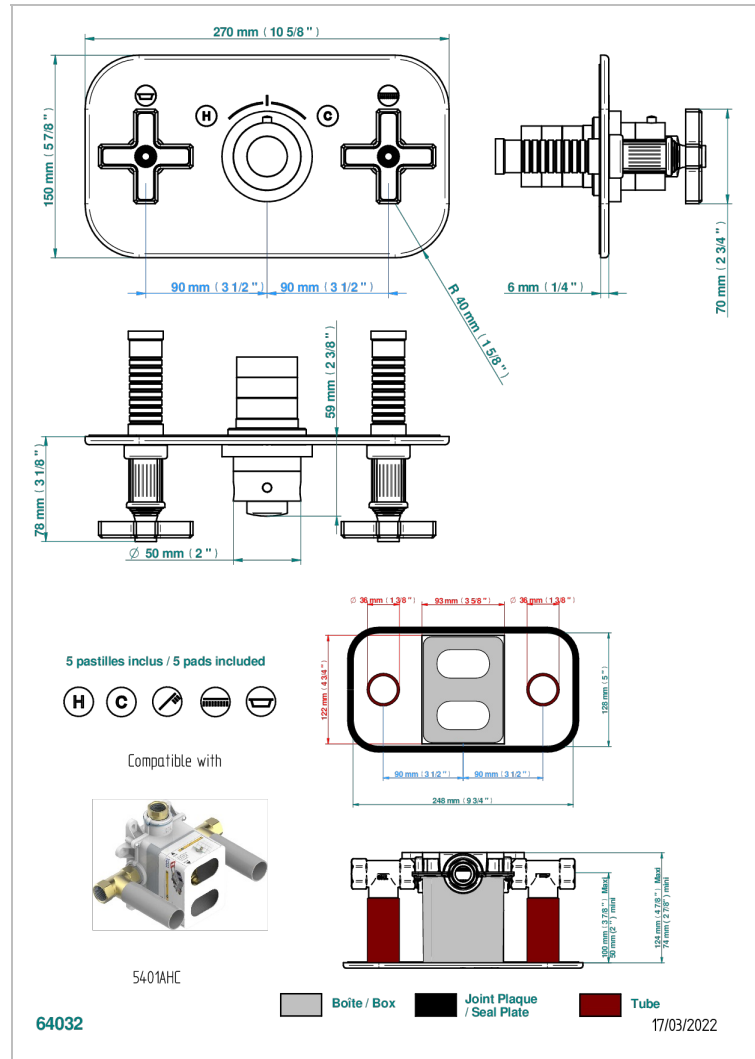

GRAND CENTRAL BLACK ONYX

U9M-5401BEH

THG
PARIS

Trim for thermostatic mixer with 2 valves item to be installed horizontal . to adapt on 5 401AHC or 5 401AHM

CHARACTERISTIC

- Grand central Black Onyx
- Trim for thermostatic mixer with 2 valves item to be installed horizontal . to adapt on 5 401AHC or 5 401AHM

RELATED SKU'S

- Ref. G00-5401AHC 3/4" THG thermostat, 60 l/mn with two valves with wax cartridge delivered with a built-in box, without trim - to be installed horizontal (for installation with cross handle)
- Ref. G00-5401AHM 3/4" THG thermostat, 60 l/mn with two valves with wax cartridge delivered with a built-in box, without trim - to be installed horizontal (for installation with lever handle)