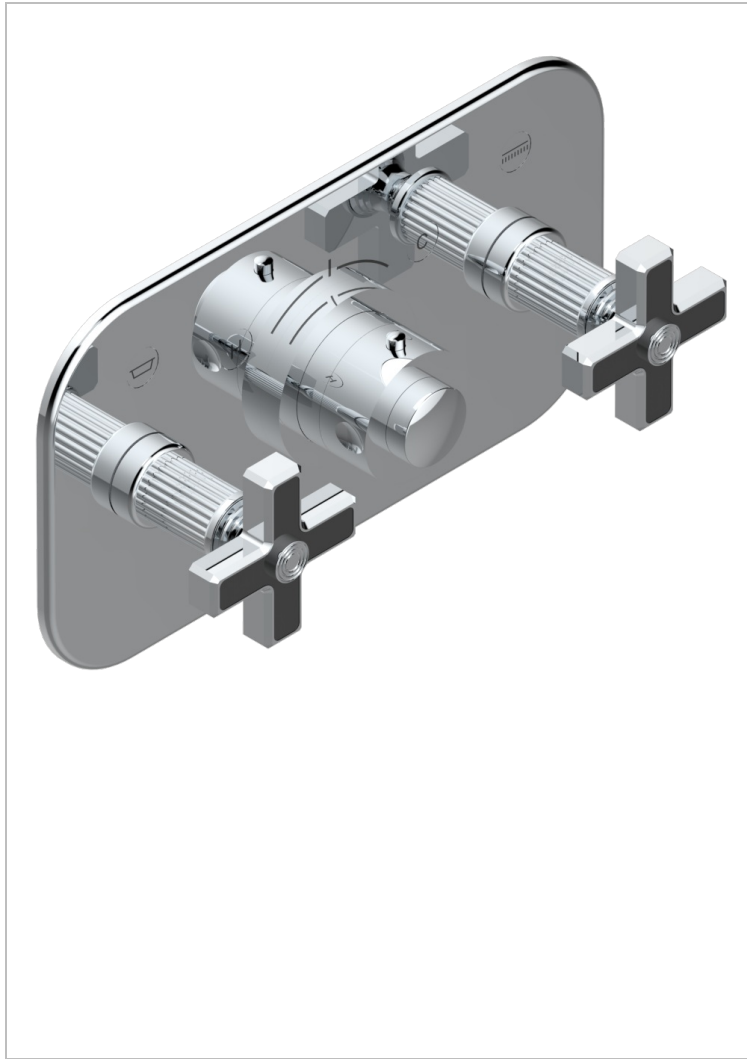

GRAND CENTRAL BLACK ONYX

U9M-5401BEH

THG
PARIS

Trim for thermostatic mixer with 2 valves item to be installed horizontal . to adapt on 5 401AHC or 5 401AHM

CHARACTERISTIC

- Grand central Black Onyx
- Trim for thermostatic mixer with 2 valves item to be installed horizontal . to adapt on 5 401AHC or 5 401AHM

RELATED SKU'S

- Ref. G00-5401AHC 3/4" THG thermostat, 60 l/mn with two valves with wax cartridge delivered with a built-in box, without trim - to be installed horizontal (for installation with cross handle)
- Ref. G00-5401AHM 3/4" THG thermostat, 60 l/mn with two valves with wax cartridge delivered with a built-in box, without trim - to be installed horizontal (for installation with lever handle)

AVAILABLE FINITIONS

Antique nickel - H28
Black ceram - D30
Blush PVD - H62
Brass color PVD - H49
Brown bronze color PVD - F33
Gold color PVD - H52

Graphite PVD - H64
Lacquered light bronze - D01
Matt Umber PVD - H67
Matt blush PVD - H60
Matt brass color PVD - H50
Matt brown bronze color PVD - F34