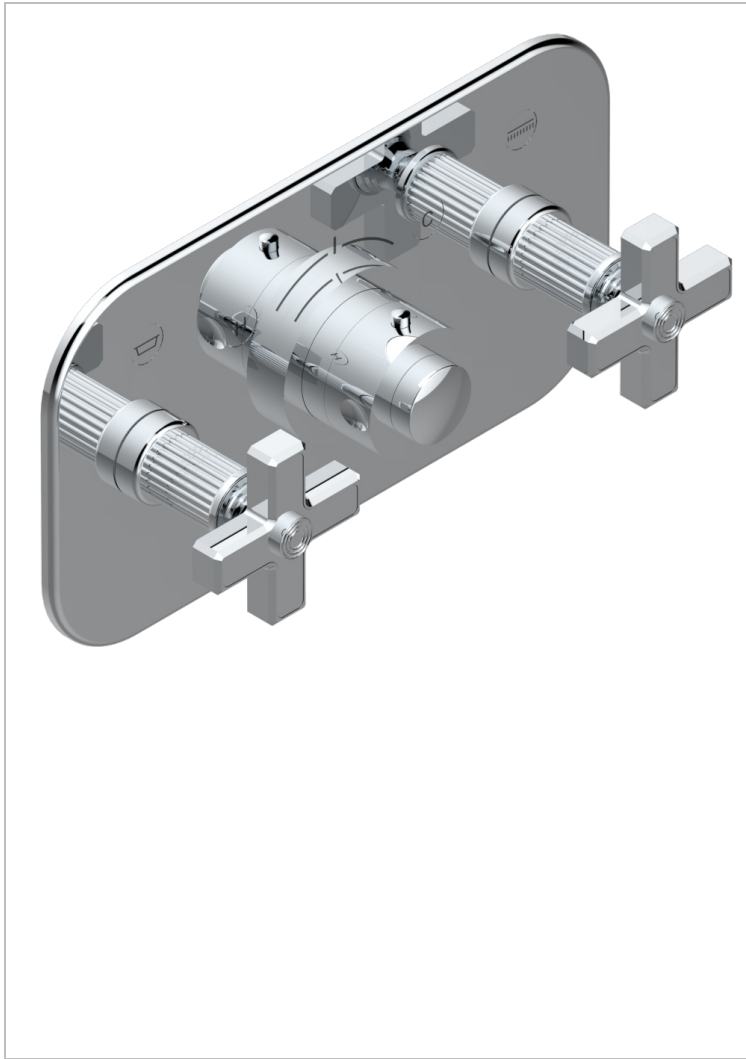

Trim for thermostatic mixer with 2 valves item to be installed horizontal . to adapt on 5 401AHC or 5 401AHM

### CARACTERÍSTICAS

- Grand central Metal
- Trim for thermostatic mixer with 2 valves item to be installed horizontal . to adapt on 5 401AHC or 5 401AHM