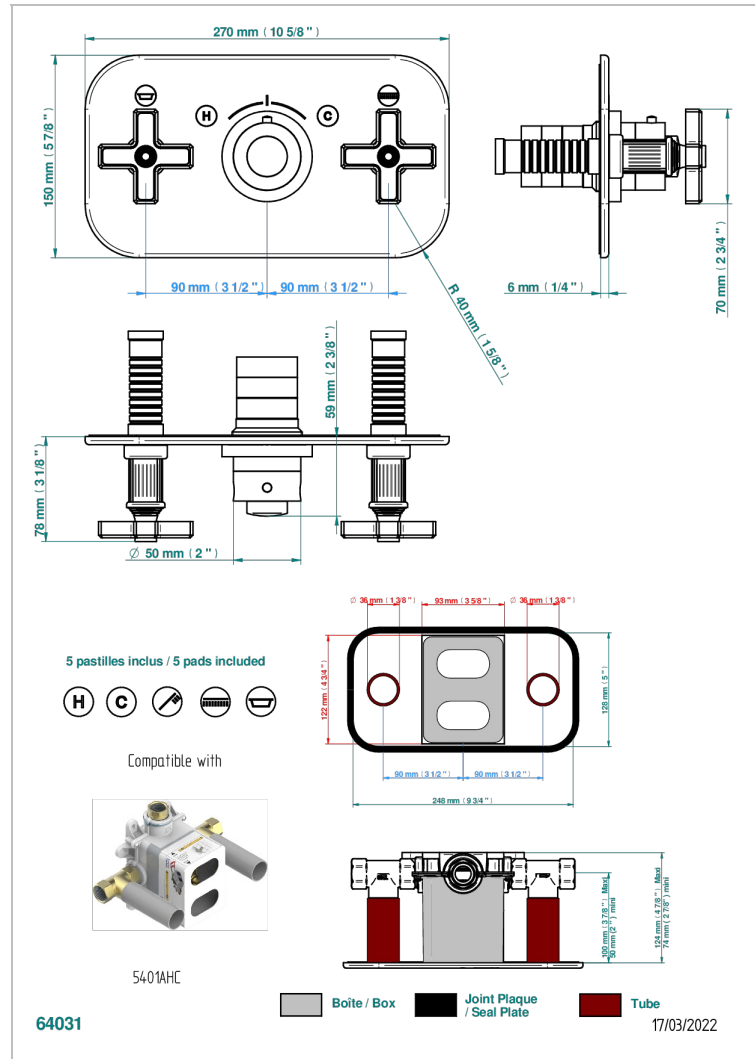

Trim for thermostatic mixer with 2 valves item to be installed horizontal . to adapt on 5 401AHC or 5 401AHM

### CARACTERÍSTICAS

- Grand central Metal
- Trim for thermostatic mixer with 2 valves item to be installed horizontal . to adapt on 5 401AHC or 5 401AHM