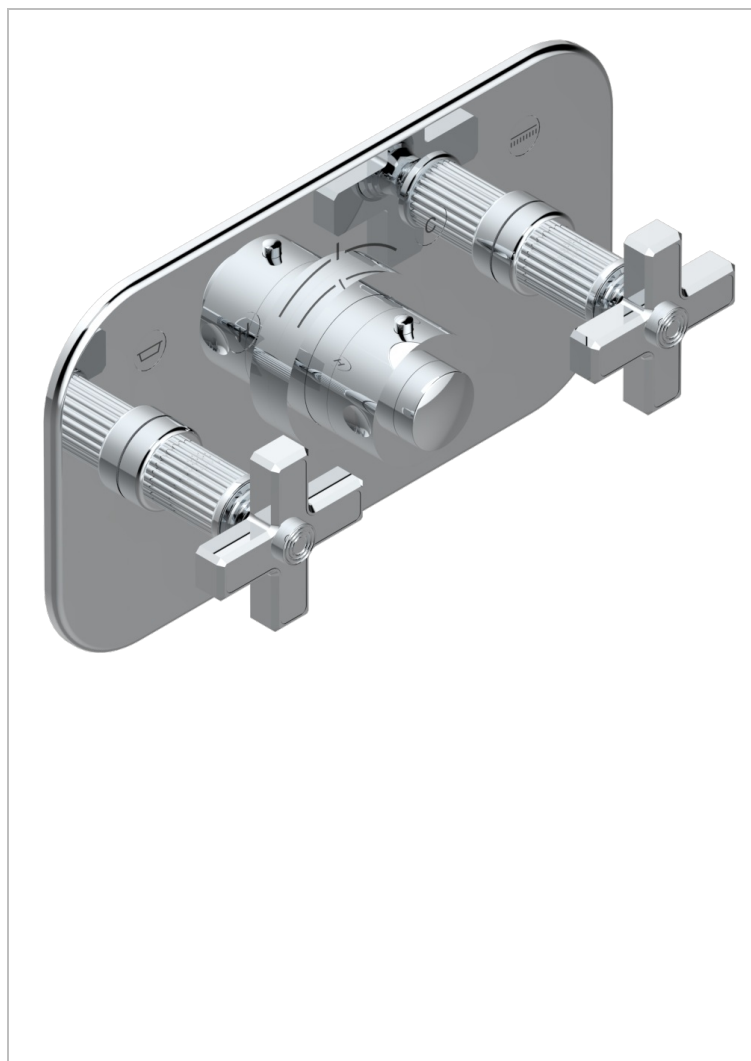

GRAND CENTRAL METAL

U9K-5401BEH

THG
PARIS

Trim for thermostatic mixer with 2 valves item to be installed horizontal . to adapt on 5 401AHC or 5 401AHM

CHARACTERISTIC

- Grand central Metal
- Trim for thermostatic mixer with 2 valves item to be installed horizontal . to adapt on 5 401AHC or 5 401AHM

RELATED SKU'S

- Ref. G00-5401AHC 3/4" THG thermostat, 60 l/mn with two valves with wax cartridge delivered with a built-in box, without trim - to be installed horizontal (for installation with cross handle)
- Ref. G00-5401AHM 3/4" THG thermostat, 60 l/mn with two valves with wax cartridge delivered with a built-in box, without trim - to be installed horizontal (for installation with lever handle)