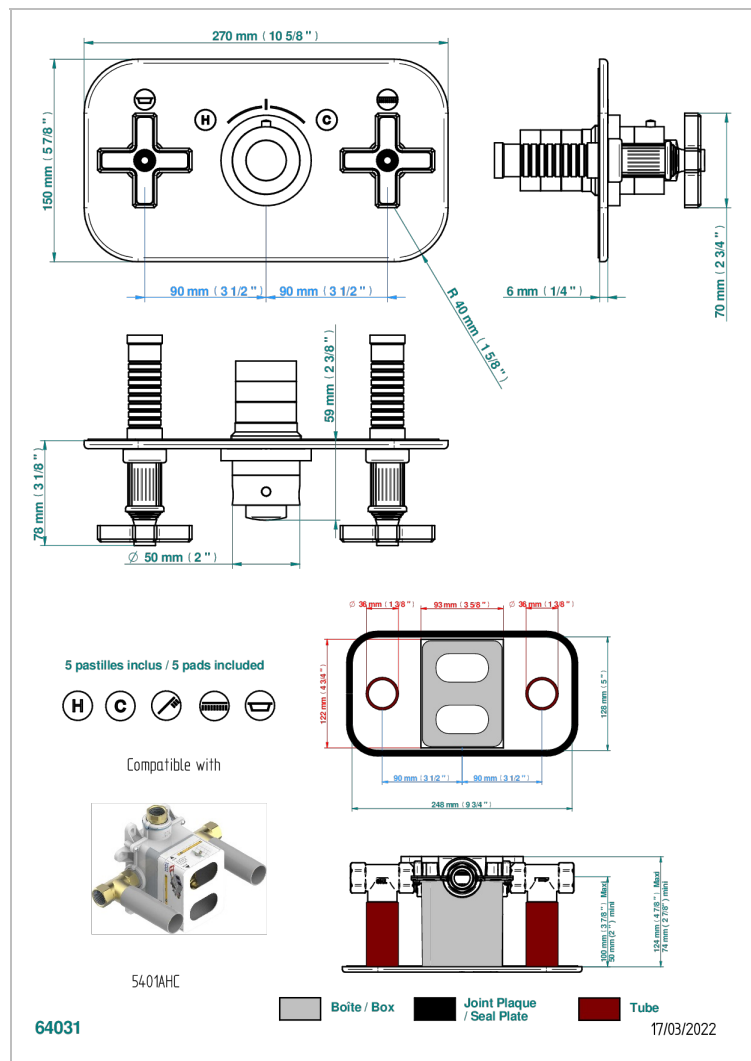

GRAND CENTRAL METAL

U9K-5401BEH

THG
PARIS

Trim for thermostatic mixer with 2 valves item to be installed horizontal . to adapt on 5 401AHC or 5 401AHM

CHARACTERISTIC

- Grand central Metal
- Trim for thermostatic mixer with 2 valves item to be installed horizontal . to adapt on 5 401AHC or 5 401AHM

RELATED SKU'S

- Ref. G00-5401AHC 3/4" THG thermostat, 60 l/mn with two valves with wax cartridge delivered with a built-in box, without trim - to be installed horizontal (for installation with cross handle)
- Ref. G00-5401AHM 3/4" THG thermostat, 60 l/mn with two valves with wax cartridge delivered with a built-in box, without trim - to be installed horizontal (for installation with lever handle)