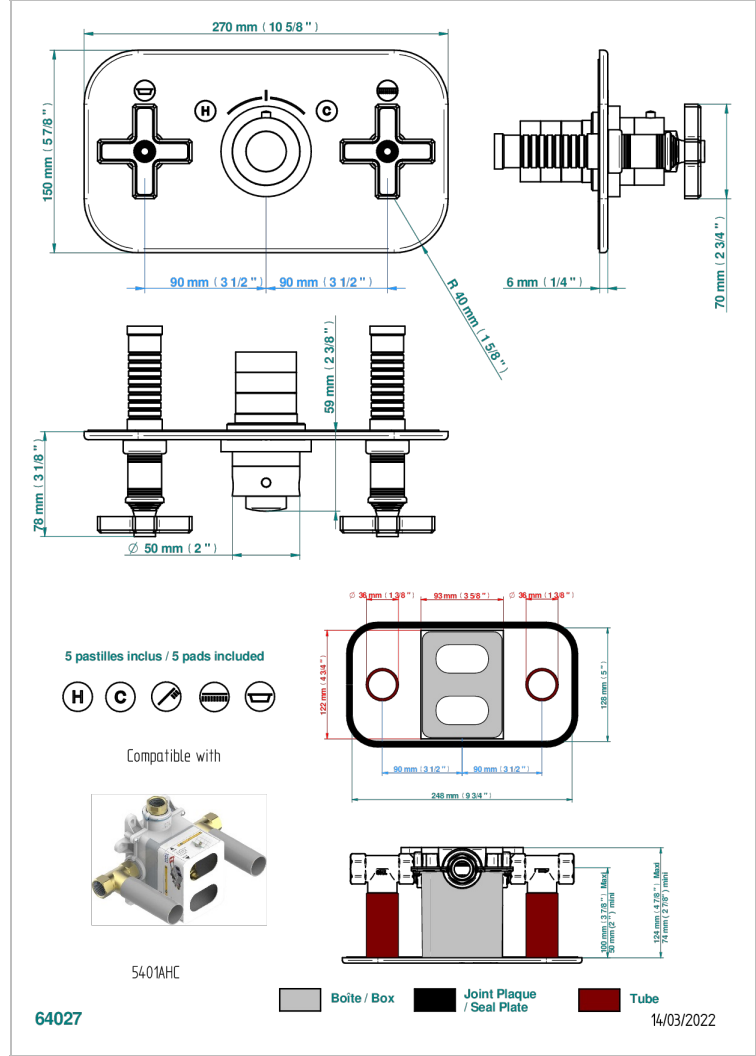

# WEST COAST WHITE ONYX

U9G-5401BEH

THG  
PARIS

Trim for thermostatic mixer with 2 valves item to be installed horizontal . to adapt on 5 401AHC or 5 401AHM

## CARACTERÍSTICAS

- West Coast White Onyx
- Trim for thermostatic mixer with 2 valves item to be installed horizontal . to adapt on 5 401AHC or 5 401AHM