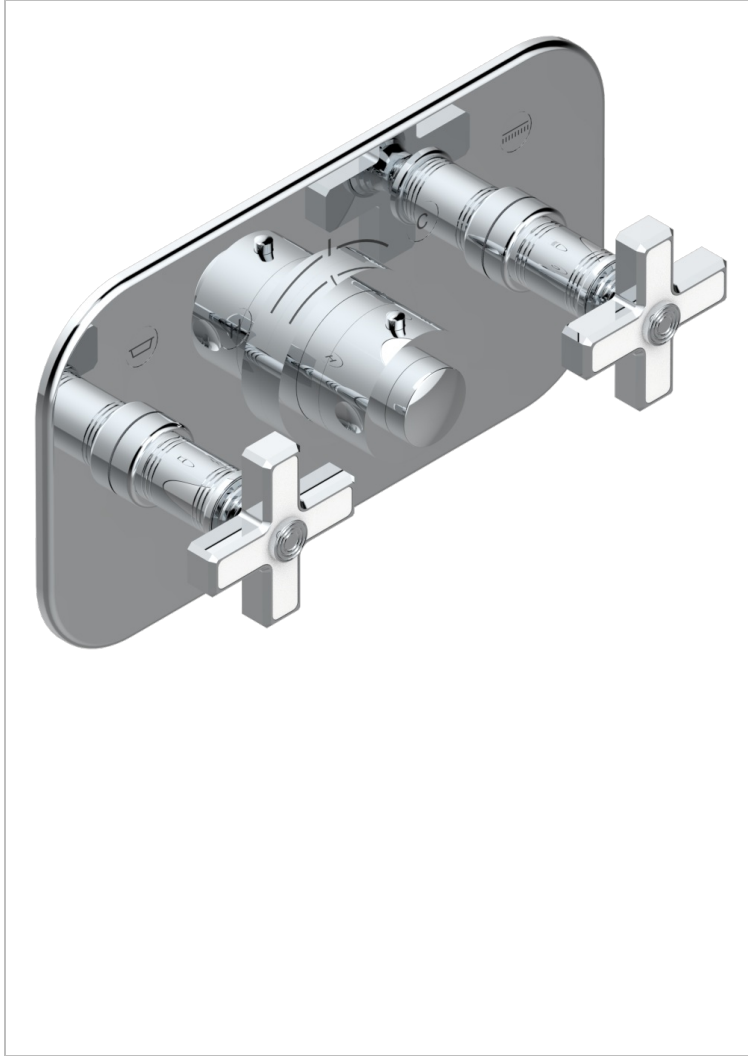

# WEST COAST WHITE ONYX

U9G-5401BEH

THG  
PARIS

Trim for thermostatic mixer with 2 valves item to be installed horizontal . to adapt on 5 401AHC or 5 401AHM

## CARACTERÍSTICAS

- West Coast White Onyx
- Trim for thermostatic mixer with 2 valves item to be installed horizontal . to adapt on 5 401AHC or 5 401AHM