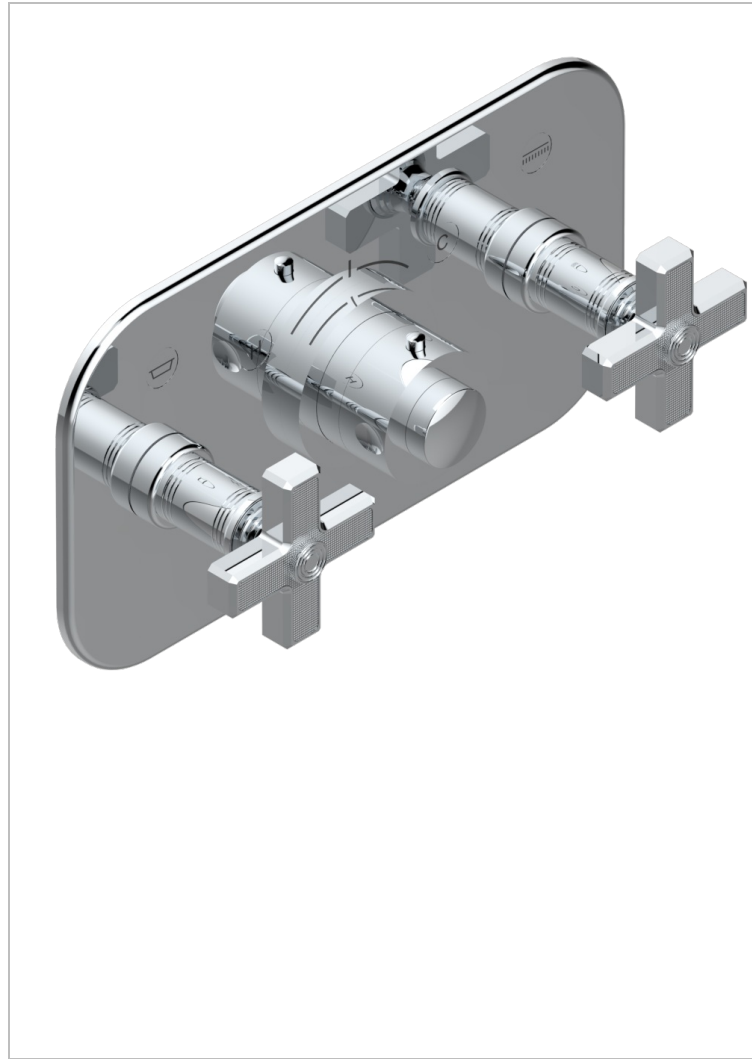

WEST COAST WITH GUILLOCHE DECOR

U9C-5401BEH

Trim for thermostatic mixer with 2 valves item to be installed horizontal . to adapt on 5 401AHC or 5 401AHM

CARACTERÍSTICAS

- West coast with Guilloché decor
- Trim for thermostatic mixer with 2 valves item to be installed horizontal . to adapt on 5 401AHC or 5 401AHM

ACABADOS DISPONIBLES

Bronce claro - D01
Cerámica negra mate - D30
Cobre viejo mate - H07
Cromo - A02
Cromo mate - C02
Dorado - F01

Dorado mate - F07
Dorado pálido - F30
Dorado pálido mate (sin barniz) - F31
Natural smoked Brass - A13
Níquel - B01
Níquel mate - C01

Níquel viejo - H28
Polished chrome with gold inlay - GA1
Pvd blush - H62
Pvd blush mate - H60
Pvd color latón - H49
Pvd color latón mate - H50

Pvd color níquel - H55
Pvd color níquel mate - H56
Pvd color oro - H52
Pvd color oro mate - H53
Pvd grafito - H64
Pvd grafito mate - H65