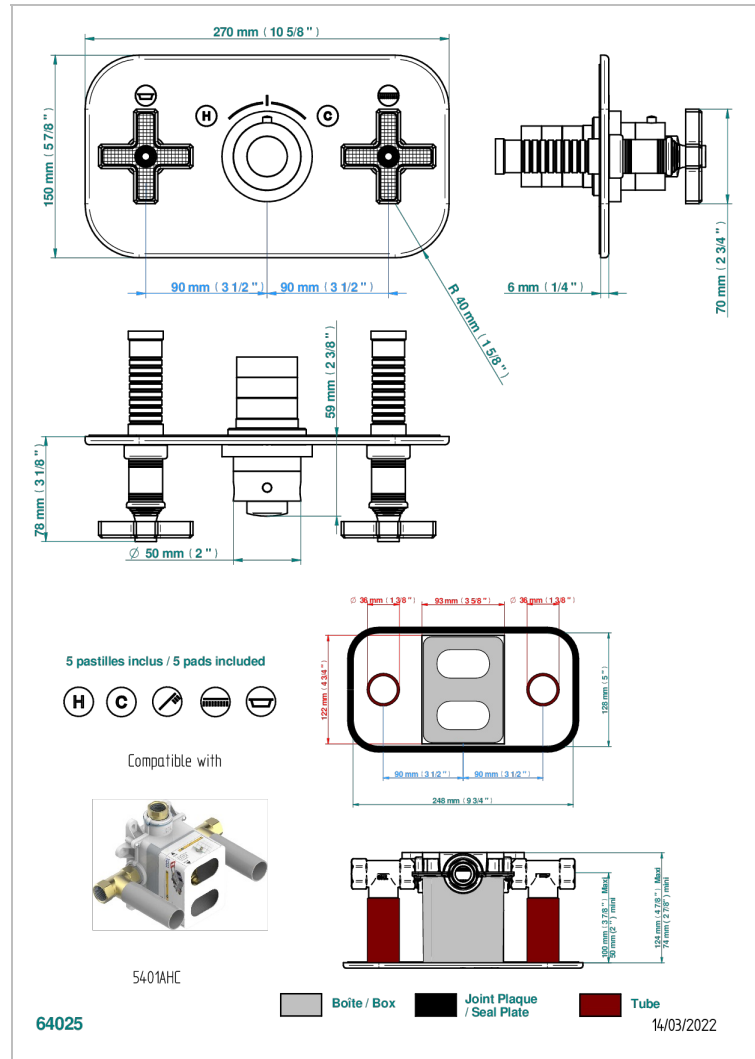

WEST COAST WITH GUILLOCHE DECOR

U9C-5401BEH

Trim for thermostatic mixer with 2 valves item to be installed horizontal . to adapt on 5 401AHC or 5 401AHM

CARACTERÍSTICAS

- West coast with Guilloché decor
- Trim for thermostatic mixer with 2 valves item to be installed horizontal . to adapt on 5 401AHC or 5 401AHM