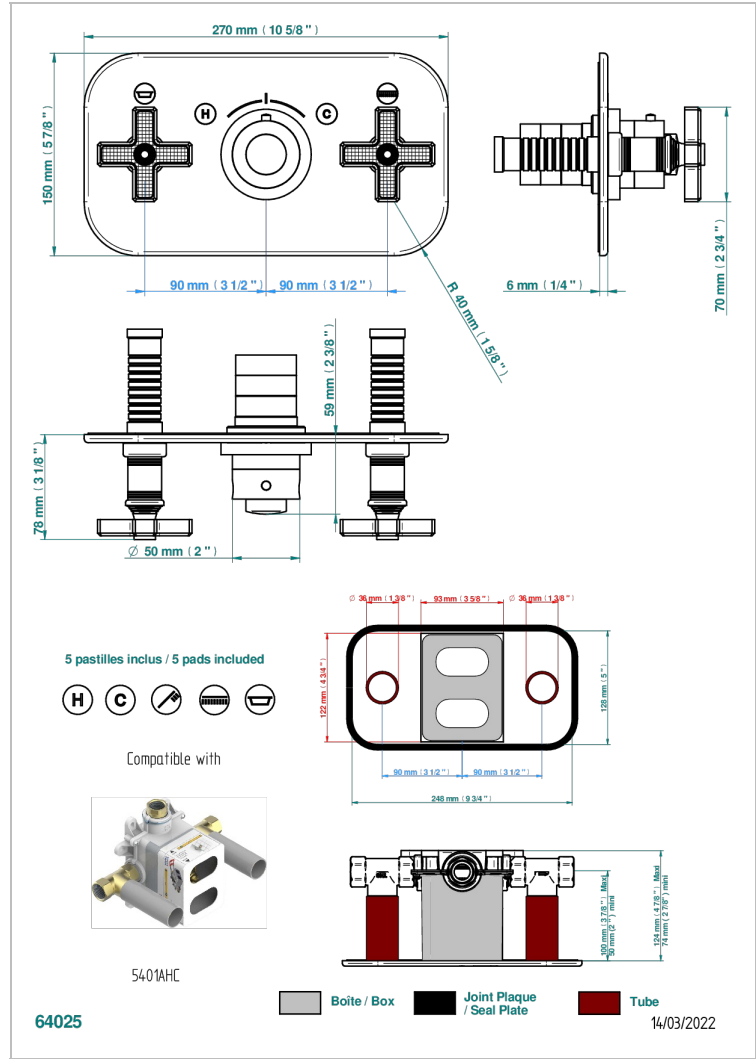

# WEST COAST WITH GUILLOCHE DECOR

U9C-5401BEH

THG  
PARIS

Trim for thermostatic mixer with 2 valves item to be installed horizontal . to adapt on 5 401AHC or 5 401AHM

## CHARACTERISTIC

- West coast with Guilloché decor
- Trim for thermostatic mixer with 2 valves item to be installed horizontal . to adapt on 5 401AHC or 5 401AHM

## RELATED SKU'S

- Ref. G00-5401AHC 3/4" THG thermostat, 60 l/mn with two valves with wax cartridge delivered with a built-in box, without trim - to be installed horizontal ( for installation with cross handle)
- Ref. G00-5401AHM 3/4" THG thermostat, 60 l/mn with two valves with wax cartridge delivered with a built-in box, without trim - to be installed horizontal ( for installation with lever handle)