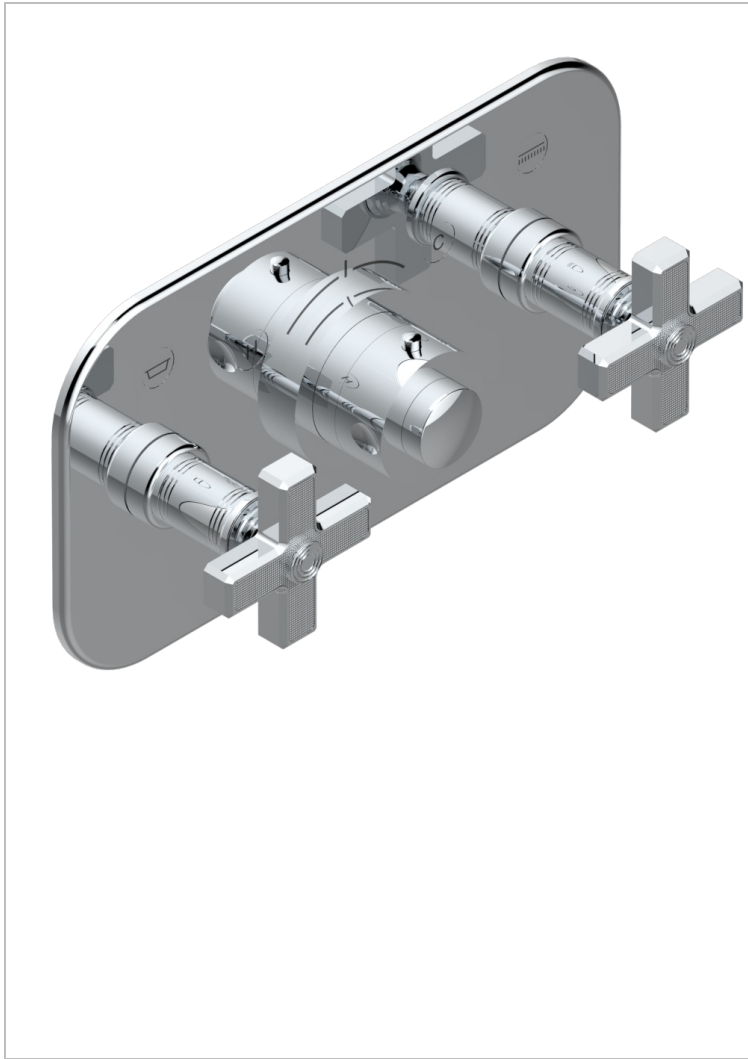

# WEST COAST WITH GUILLOCHE DECOR

U9C-5401BEH

THG  
PARIS

Trim for thermostatic mixer with 2 valves item to be installed horizontal . to adapt on 5 401AHC or 5 401AHM

## CHARACTERISTIC

- West coast with Guilloché decor
- Trim for thermostatic mixer with 2 valves item to be installed horizontal . to adapt on 5 401AHC or 5 401AHM

## RELATED SKU'S

- Ref. G00-5401AHC 3/4" THG thermostat, 60 l/mn with two valves with wax cartridge delivered with a built-in box, without trim - to be installed horizontal ( for installation with cross handle)
- Ref. G00-5401AHM 3/4" THG thermostat, 60 l/mn with two valves with wax cartridge delivered with a built-in box, without trim - to be installed horizontal ( for installation with lever handle)