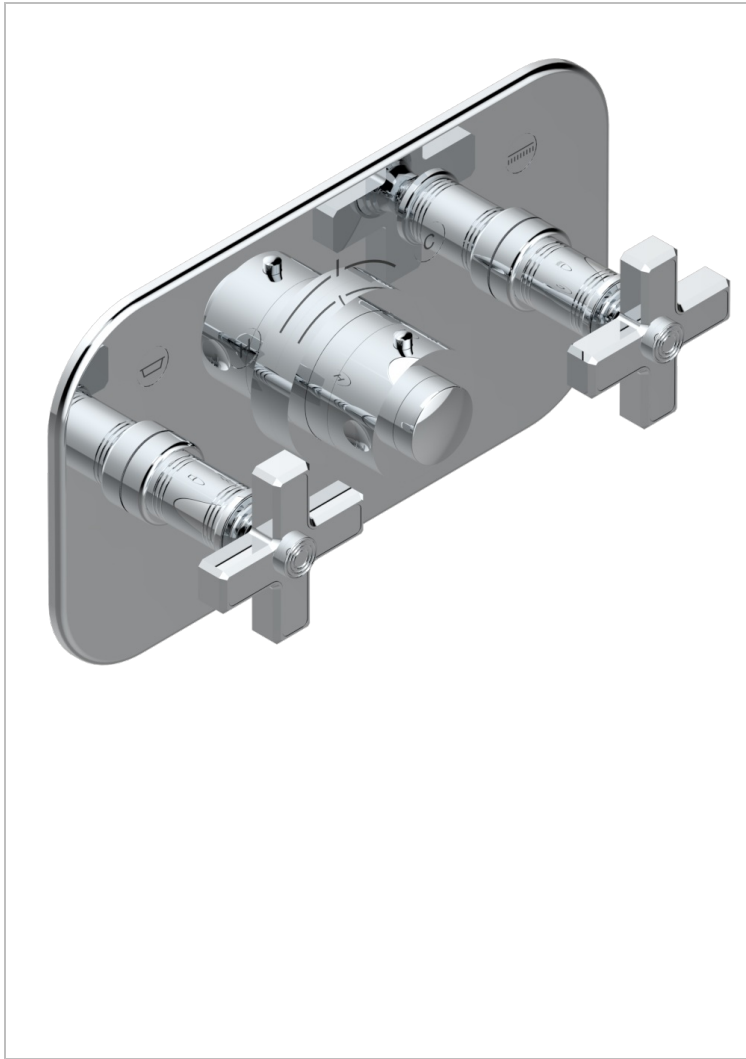

Trim for thermostatic mixer with 2 valves item to be installed horizontal . to adapt on 5 401AHC or 5 401AHM

## CARACTERÍSTICAS

- West Coast Metal
- Trim for thermostatic mixer with 2 valves item to be installed horizontal . to adapt on 5 401AHC or 5 401AHM