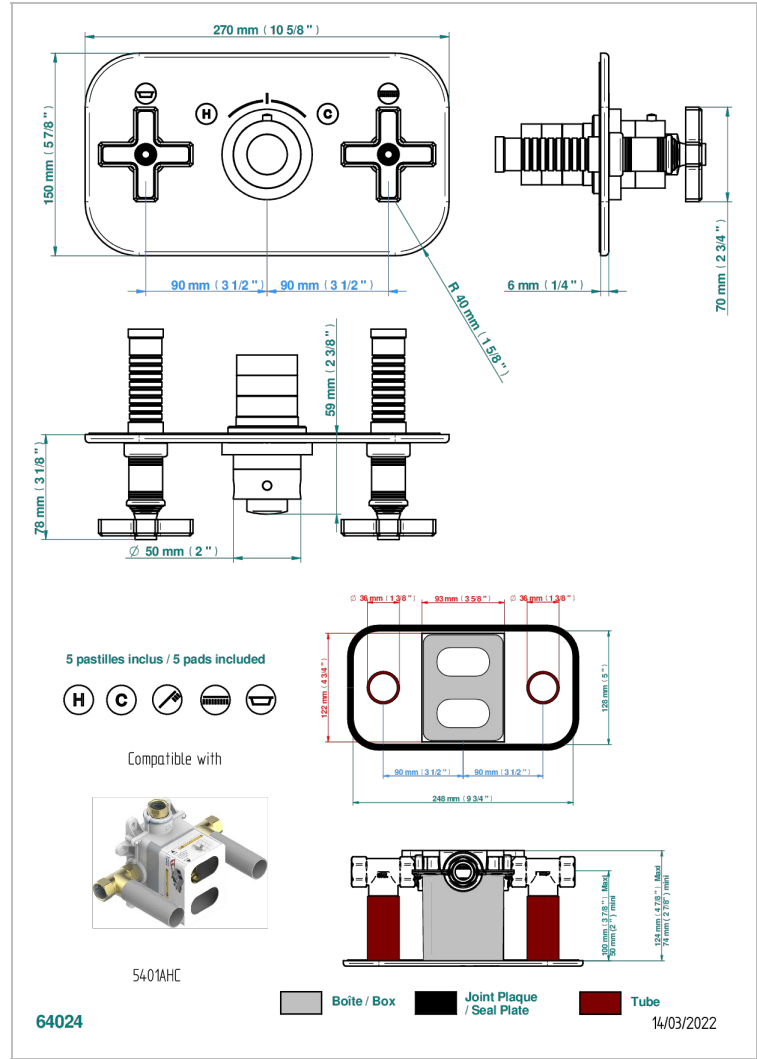

Trim for thermostatic mixer with 2 valves item to be installed horizontal . to adapt on 5 401AHC or 5 401AHM

## CARACTERÍSTICAS

- West Coast Metal
- Trim for thermostatic mixer with 2 valves item to be installed horizontal . to adapt on 5 401AHC or 5 401AHM