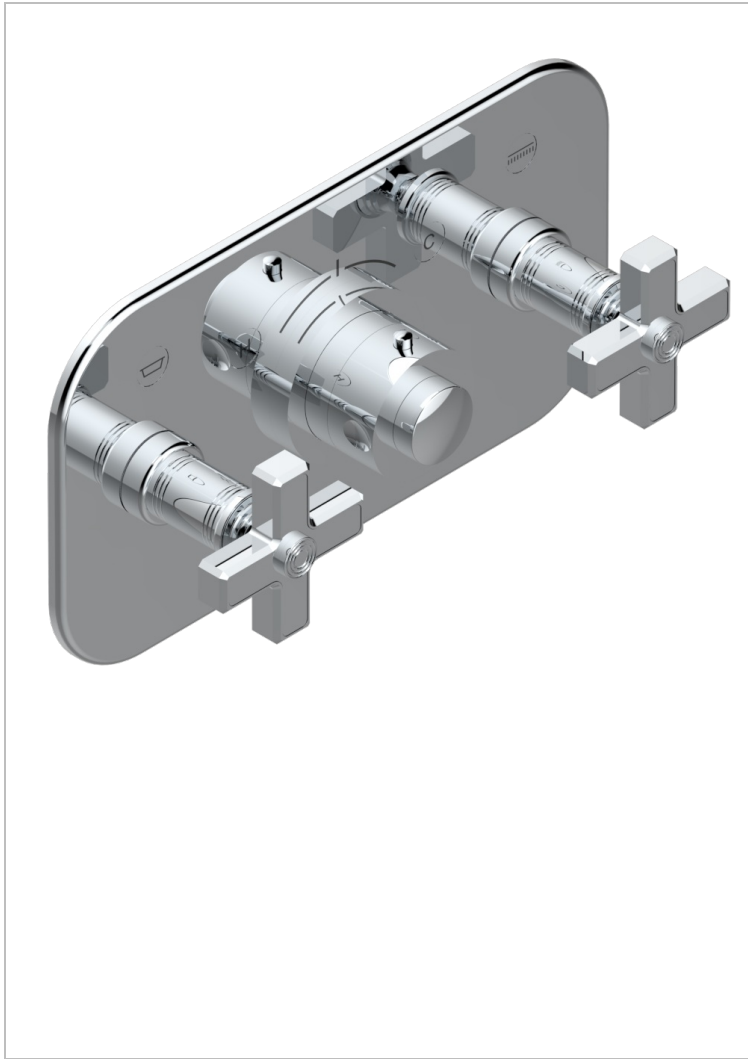

Trim for THG thermostat with 2 valves ref. 5 401AHM/US rough part supplied with fixing box , item to be installed horizontal

CHARACTERISTIC

- West Coast Metal
- Trim for THG thermostat with 2 valves ref. 5 401AHM/US rough part supplied with fixing box , item to be installed horizontal