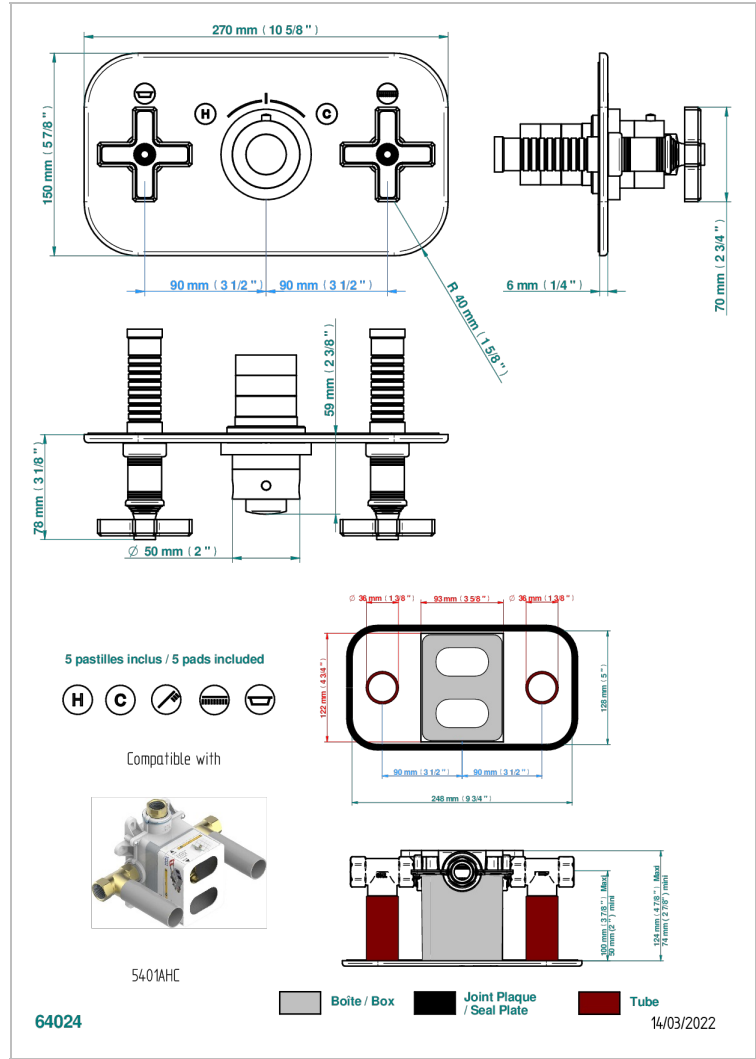

Trim for THG thermostat with 2 valves ref. 5 401AHM/US rough part supplied with fixing box , item to be installed horizontal

CHARACTERISTIC

- West Coast Metal
- Trim for THG thermostat with 2 valves ref. 5 401AHM/US rough part supplied with fixing box , item to be installed horizontal