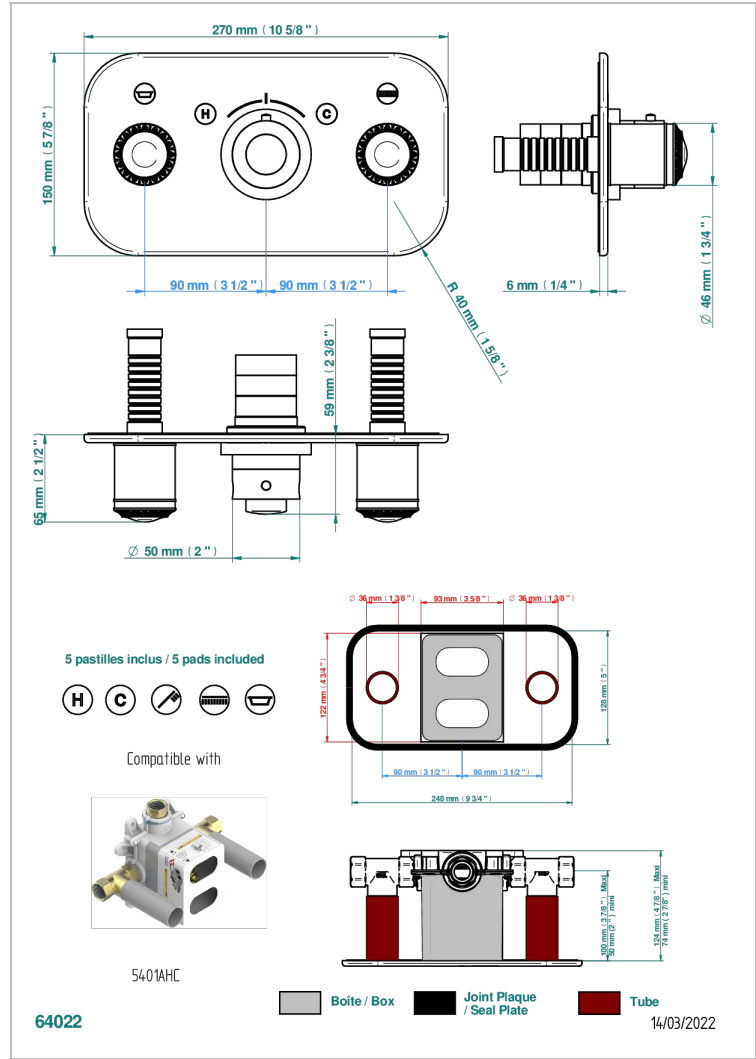

Trim for thermostatic mixer with 2 valves item to be installed horizontal . to adapt on 5 401AHC or 5 401AHM

## CARACTERÍSTICAS

- Malmaison Portoro
- Trim for thermostatic mixer with 2 valves item to be installed horizontal . to adapt on 5 401AHC or 5 401AHM