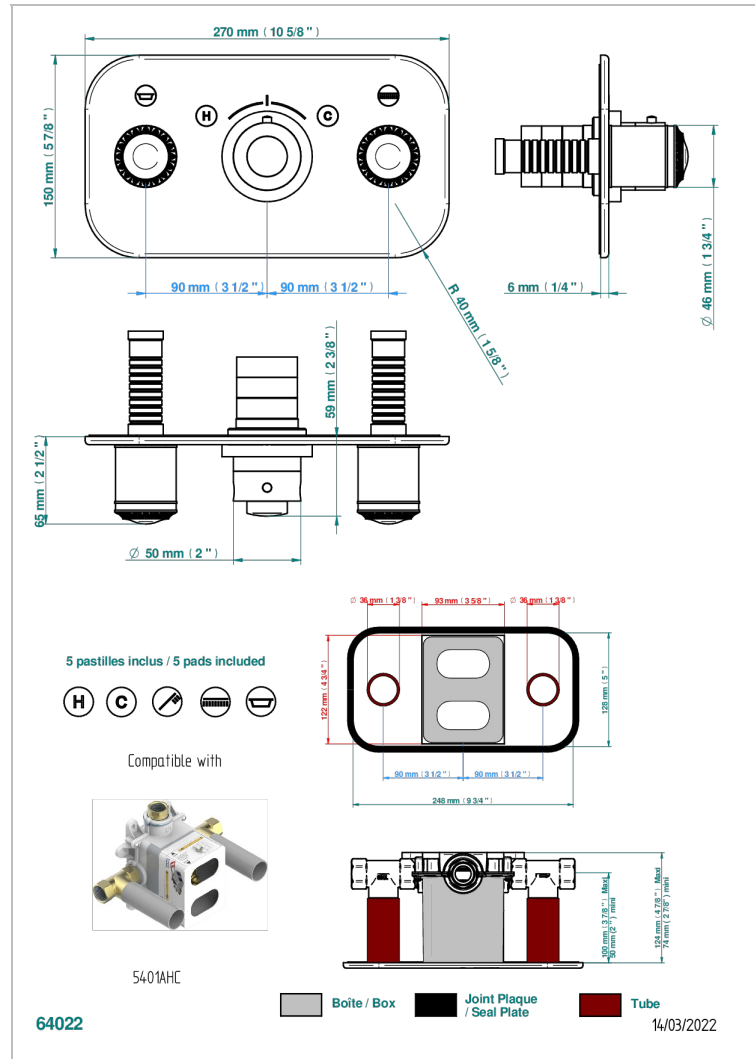

MALMAISON PORTORO

U95-5401BEH

THG
PARIS

Trim for THG thermostat with 2 valves ref. 5 401AHM/US rough part supplied with fixing box , item to be installed horizontal

CHARACTERISTIC

- Malmaison Portoro
- Trim for THG thermostat with 2 valves ref. 5 401AHM/US rough part supplied with fixing box , item to be installed horizontal