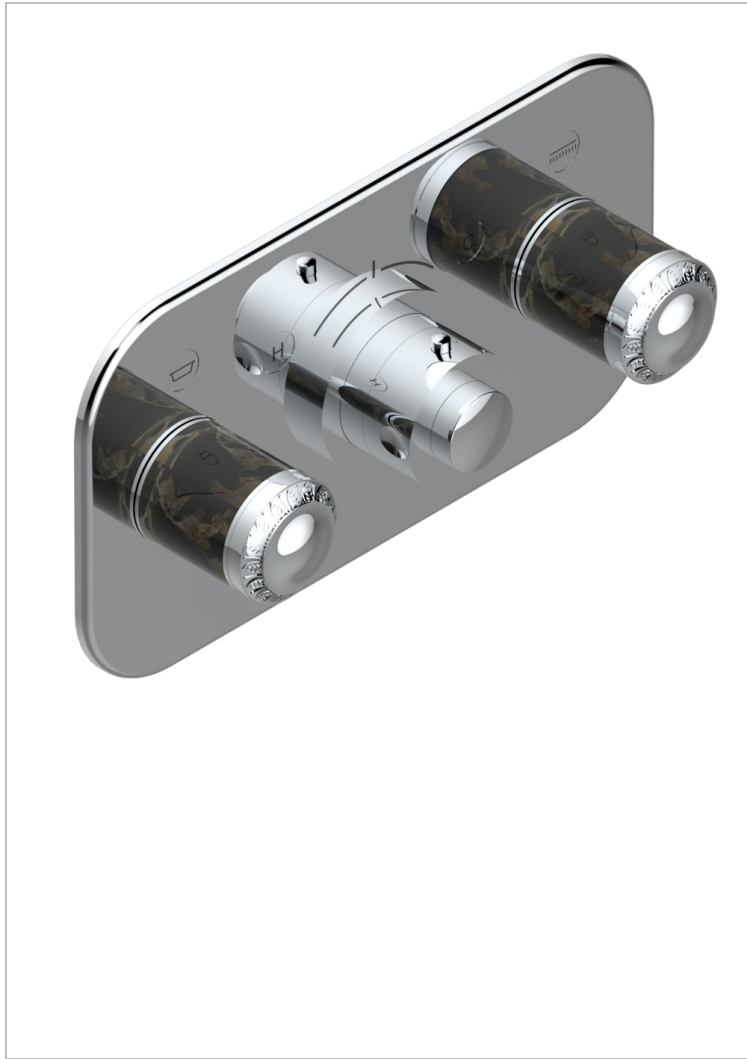

MALMAISON PORTORO

U95-5401BEH

THG
PARIS

Trim for THG thermostat with 2 valves ref. 5 401AHM/US rough part supplied with fixing box , item to be installed horizontal

CHARACTERISTIC

- Malmaison Portoro
- Trim for THG thermostat with 2 valves ref. 5 401AHM/US rough part supplied with fixing box , item to be installed horizontal

AVAILABLE FINITIONS

Black ceram - D30
 Chrome polished - A02
 Chrome polished / gold polished - G02
 Copper antique matt, coated - H07
 Gold mat - F07
 Gold polished - F01

Light coated bronze - D01
 Matt chrome (American satin) - C02
 Matt nickel (American satin) - C01
 Nickel antique / Sovereign - H28
 Nickel polished - B01
 Soft gold - F30

Soft matt gold - F31