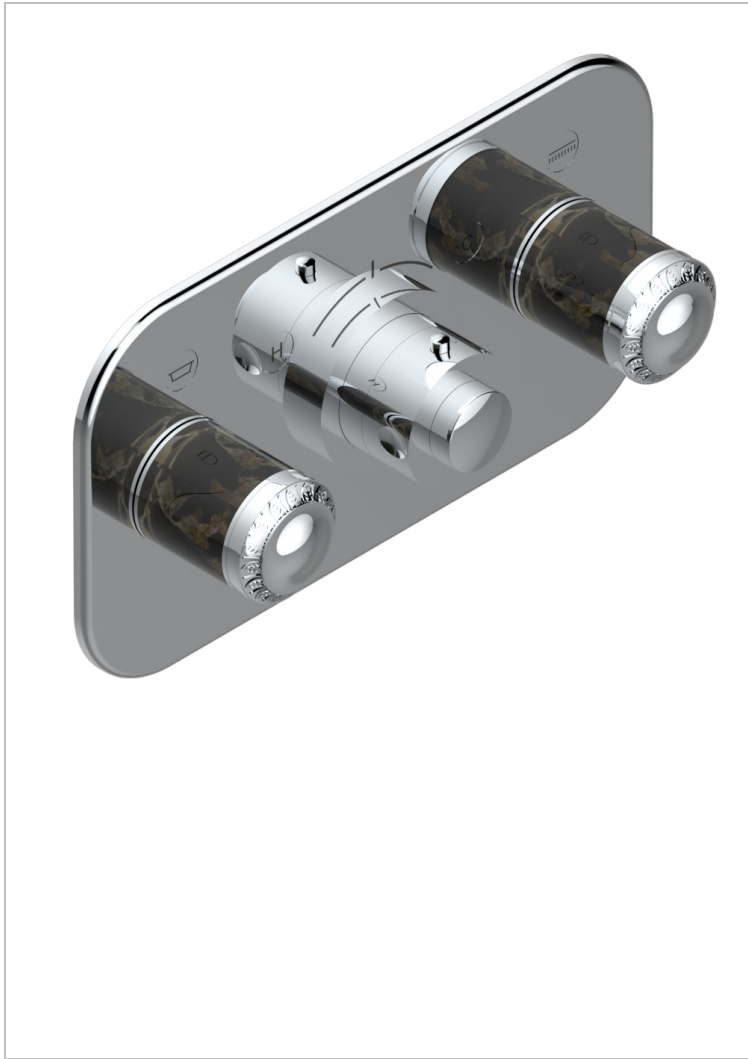

Trim for thermostatic mixer with 2 valves item to be installed horizontal . to adapt on 5 401AHC or 5 401AHM

CHARACTERISTIC

- Malmaison Portoro
- Trim for thermostatic mixer with 2 valves item to be installed horizontal . to adapt on 5 401AHC or 5 401AHM

RELATED SKU'S

- Ref. G00-5401AHC 3/4" THG thermostat, 60 l/mn with two valves with wax cartridge delivered with a built-in box, without trim - to be installed horizontal (for installation with cross handle)
- Ref. G00-5401AHM 3/4" THG thermostat, 60 l/mn with two valves with wax cartridge delivered with a built-in box, without trim - to be installed horizontal (for installation with lever handle)

AVAILABLE FINITIONS

- Antique nickel - H28
- Black ceram - D30
- Lacquered light bronze - D01
- Matt chrome - C02
- Matt gold - F07
- Matt nickel (color finish) - C01

- Polished chrome (color finish) - A02
- Polished chrome / Polished gold (color finish) - G02
- Polished gold (color finish) - F01
- Polished nickel - B01
- Soft gold - F30
- Soft matt gold - F31

- Varnished matt antique red copper (color finish) - H07