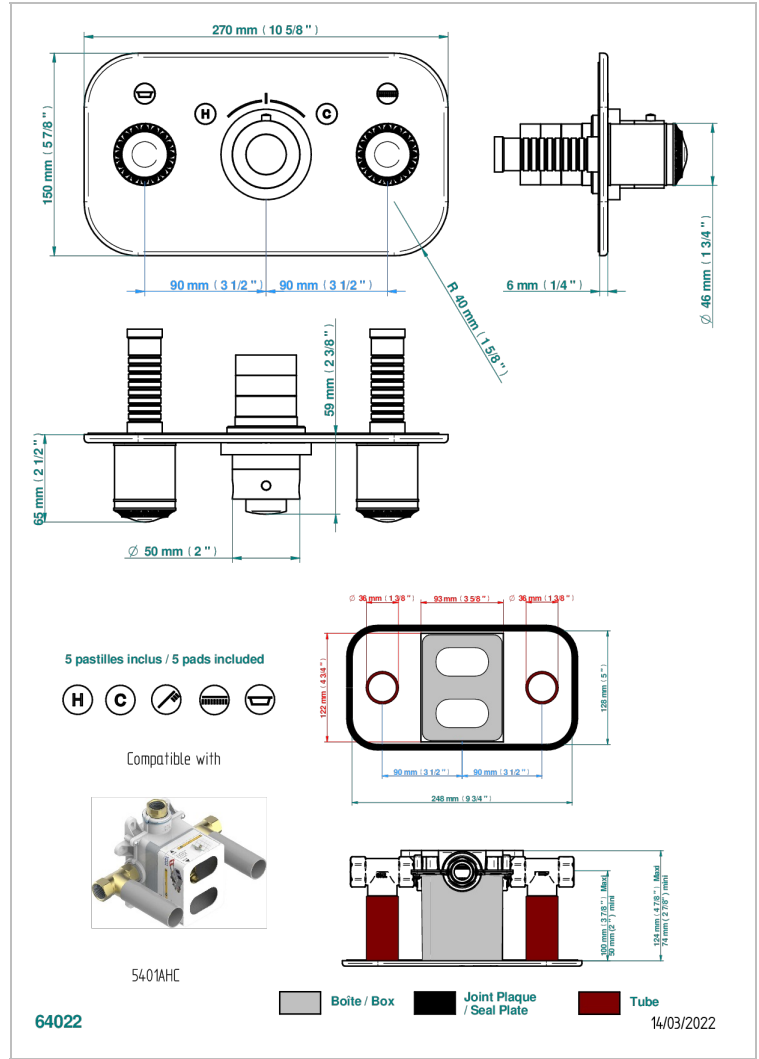

Trim for thermostatic mixer with 2 valves item to be installed horizontal . to adapt on 5 401AHC or 5 401AHM

CHARACTERISTIC

- Malmaison Portoro
- Trim for thermostatic mixer with 2 valves item to be installed horizontal . to adapt on 5 401AHC or 5 401AHM

RELATED SKU'S

- Ref. G00-5401AHC 3/4" THG thermostat, 60 l/mn with two valves with wax cartridge delivered with a built-in box, without trim - to be installed horizontal (for installation with cross handle)
- Ref. G00-5401AHM 3/4" THG thermostat, 60 l/mn with two valves with wax cartridge delivered with a built-in box, without trim - to be installed horizontal (for installation with lever handle)

- Varnished matt antique red copper (color finish) - H07