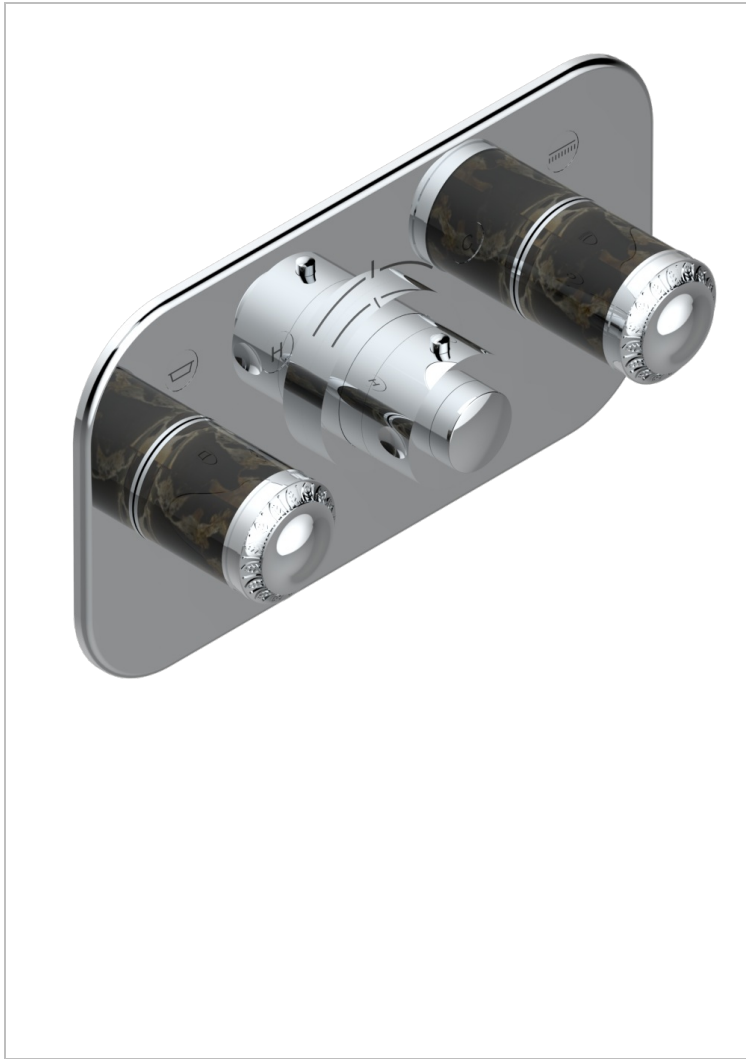

Trim for thermostatic mixer with 2 valves item to be installed horizontal . to adapt on 5 401AHC or 5 401AHM

CARACTERÍSTICAS

- Malmaison Portoro
- Trim for thermostatic mixer with 2 valves item to be installed horizontal . to adapt on 5 401AHC or 5 401AHM

PRODUCTOS RELACIONADOS

- Ref. G00-5401AHC 3/4" THG thermostat, 60 l/mn with two valves with wax cartridge delivered with a built-in box, without trim - to be installed horizontal (for installation with cross handle)
- Ref. G00-5401AHM 3/4" THG thermostat, 60 l/mn with two valves with wax cartridge delivered with a built-in box, without trim - to be installed horizontal (for installation with lever handle)

ACABADOS DISPONIBLES

Bronce claro - D01
 Cerámica negra mate - D30
 Cobre viejo mate - H07
 Cromo - A02
 Cromo / dorado - G02
 Cromo mate - C02

Dorado - F01
 Dorado mate - F07
 Dorado pálido - F30
 Dorado pálido mate (sin barniz) - F31
 Níquel - B01
 Níquel mate - C01

Níquel viejo - H28