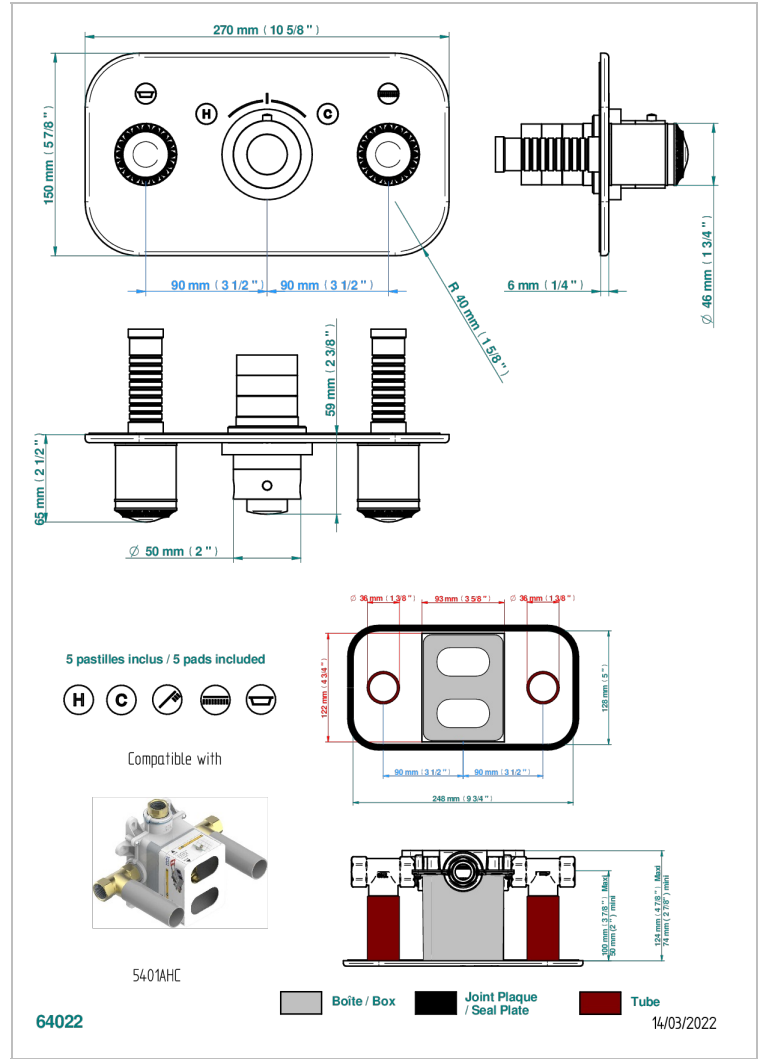

Trim for thermostatic mixer with 2 valves item to be installed horizontal . to adapt on 5 401AHC or 5 401AHM

CARACTERÍSTICAS

- Malmaison Portoro
- Trim for thermostatic mixer with 2 valves item to be installed horizontal . to adapt on 5 401AHC or 5 401AHM

PRODUCTOS RELACIONADOS

- Ref. G00-5401AHC 3/4" THG thermostat, 60 l/mn with two valves with wax cartridge delivered with a built-in box, without trim - to be installed horizontal (for installation with cross handle)
- Ref. G00-5401AHM 3/4" THG thermostat, 60 l/mn with two valves with wax cartridge delivered with a built-in box, without trim - to be installed horizontal (for installation with lever handle)