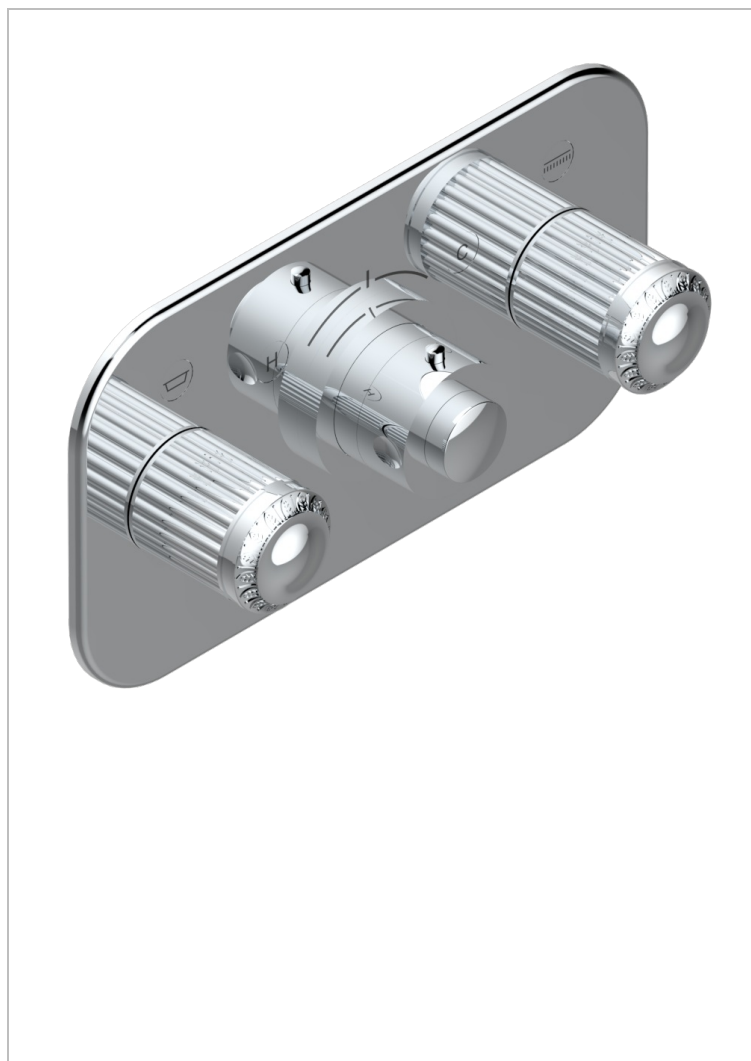

Trim for thermostatic mixer with 2 valves item to be installed horizontal . to adapt on 5 401AHC or 5 401AHM

CHARACTERISTIC

- Malmaison Metal
- Trim for thermostatic mixer with 2 valves item to be installed horizontal . to adapt on 5 401AHC or 5 401AHM

RELATED SKU'S

- Ref. G00-5401AHC 3/4" THG thermostat, 60 l/mn with two valves with wax cartridge delivered with a built-in box, without trim - to be installed horizontal (for installation with cross handle)
- Ref. G00-5401AHM 3/4" THG thermostat, 60 l/mn with two valves with wax cartridge delivered with a built-in box, without trim - to be installed horizontal (for installation with lever handle)

AVAILABLE FINITIONS

Antique nickel - H28
Black ceram - D30
Lacquered light bronze - D01
Matt chrome - C02
Matt gold - F07
Matt nickel (color finish) - C01

Polished chrome (color finish) - A02
Polished chrome / Polished gold (color finish) - G02
Polished gold (color finish) - F01
Polished nickel - B01
Soft gold - F30
Soft matt gold - F31

Varnished matt antique red copper (color finish) - H07