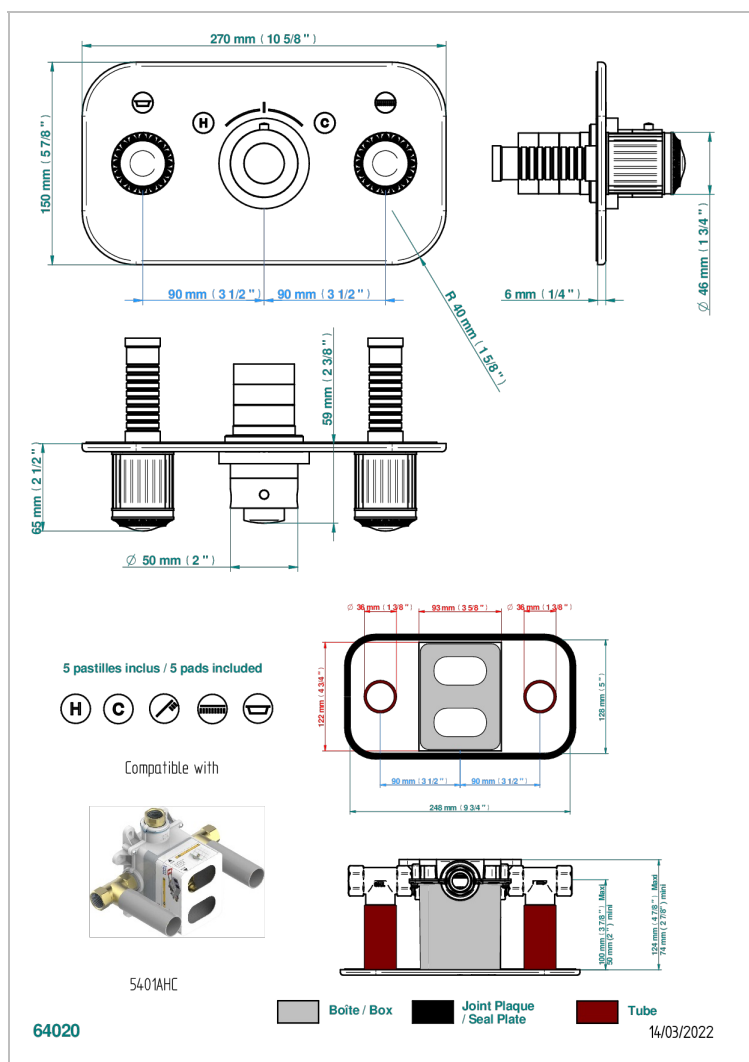

Trim for thermostatic mixer with 2 valves item to be installed horizontal . to adapt on 5 401AHC or 5 401AHM

CHARACTERISTIC

- Malmaison Metal
- Trim for thermostatic mixer with 2 valves item to be installed horizontal . to adapt on 5 401AHC or 5 401AHM

RELATED SKU'S

- Ref. G00-5401AHC 3/4" THG thermostat, 60 l/mn with two valves with wax cartridge delivered with a built-in box, without trim - to be installed horizontal (for installation with cross handle)
- Ref. G00-5401AHM 3/4" THG thermostat, 60 l/mn with two valves with wax cartridge delivered with a built-in box, without trim - to be installed horizontal (for installation with lever handle)