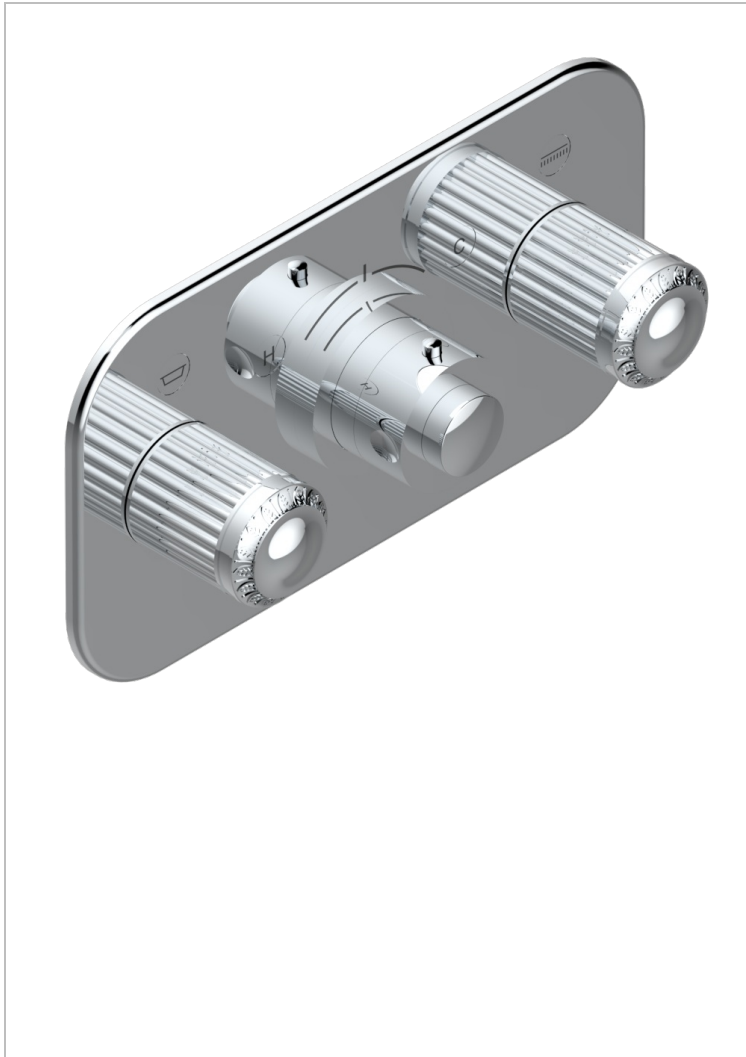

Trim for thermostatic mixer with 2 valves item to be installed horizontal . to adapt on 5 401AHC or 5 401AHM

CARACTERÍSTICAS

- Malmaison metal
- Trim for thermostatic mixer with 2 valves item to be installed horizontal . to adapt on 5 401AHC or 5 401AHM

PRODUCTOS RELACIONADOS

- Ref. G00-5401AHC 3/4" THG thermostat, 60 l/mn with two valves with wax cartridge delivered with a built-in box, without trim - to be installed horizontal (for installation with cross handle)
- Ref. G00-5401AHM 3/4" THG thermostat, 60 l/mn with two valves with wax cartridge delivered with a built-in box, without trim - to be installed horizontal (for installation with lever handle)

ACABADOS DISPONIBLES

- Bronce claro - D01
- Cerámica negra mate - D30
- Cobre viejo mate - H07
- Cromo - A02
- Cromo / dorado - G02
- Cromo mate - C02

- Dorado - F01
- Dorado mate - F07
- Dorado pálido - F30
- Dorado pálido mate (sin barniz) - F31
- Niquel - B01
- Niquel mate - C01

Niquel viejo - H28