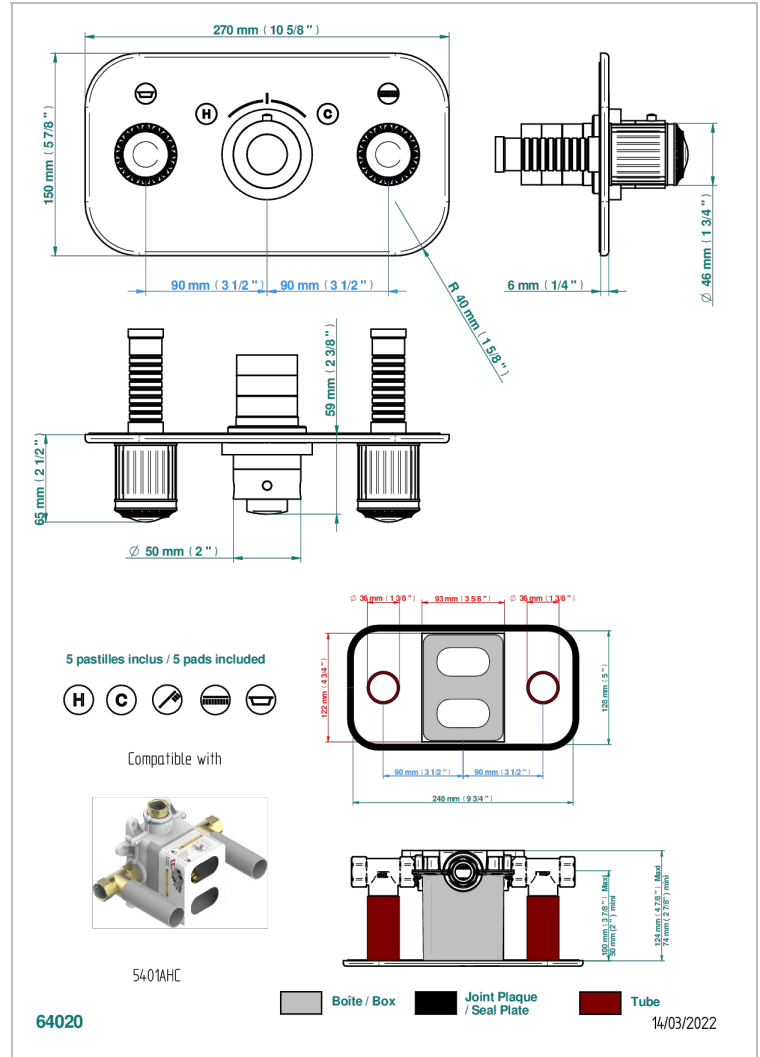

Trim for thermostatic mixer with 2 valves item to be installed horizontal . to adapt on 5 401AHC or 5 401AHM

CARACTERÍSTICAS

- Malmaison metal
- Trim for thermostatic mixer with 2 valves item to be installed horizontal . to adapt on 5 401AHC or 5 401AHM

PRODUCTOS RELACIONADOS

- Ref. G00-5401AHC 3/4" THG thermostat, 60 l/mn with two valves with wax cartridge delivered with a built-in box, without trim - to be installed horizontal (for installation with cross handle)
- Ref. G00-5401AHM 3/4" THG thermostat, 60 l/mn with two valves with wax cartridge delivered with a built-in box, without trim - to be installed horizontal (for installation with lever handle)