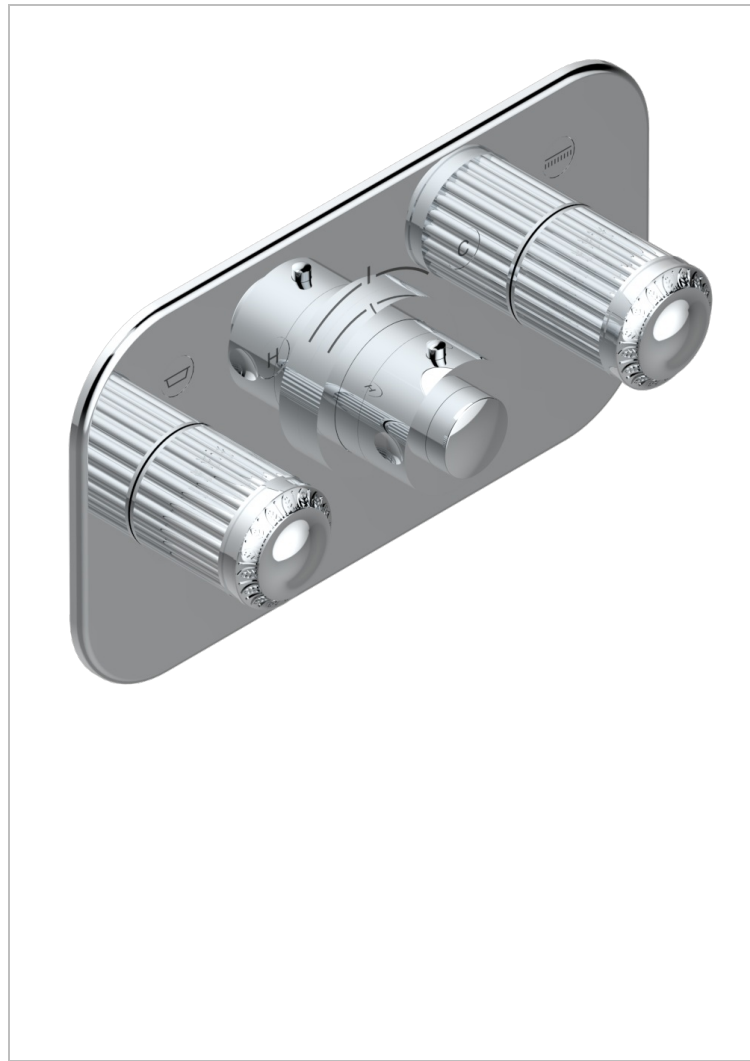

Trim for thermostatic mixer with 2 valves item to be installed horizontal . to adapt on 5 401AHC or 5 401AHM

CHARACTERISTIC

- Malmaison Metal
- Trim for thermostatic mixer with 2 valves item to be installed horizontal . to adapt on 5 401AHC or 5 401AHM

RELATED SKU'S

- Ref. G00-5401AHC 3/4" THG thermostat, 60 l/mn with two valves with wax cartridge delivered with a built-in box, without trim - to be installed horizontal (for installation with cross handle)
- Ref. G00-5401AHM 3/4" THG thermostat, 60 l/mn with two valves with wax cartridge delivered with a built-in box, without trim - to be installed horizontal (for installation with lever handle)

AVAILABLE FINITIONS

- Antique nickel - H28
- Black ceram - D30
- Lacquered light bronze - D01
- Matt chrome - C02
- Matt gold - F07
- Matt nickel (color finish) - C01

- Polished chrome (color finish) - A02
- Polished chrome / Polished gold (color finish) - G02
- Polished gold (color finish) - F01
- Polished nickel - B01
- Soft gold - F30
- Soft matt gold - F31

- Varnished matt antique red copper (color finish) - H07