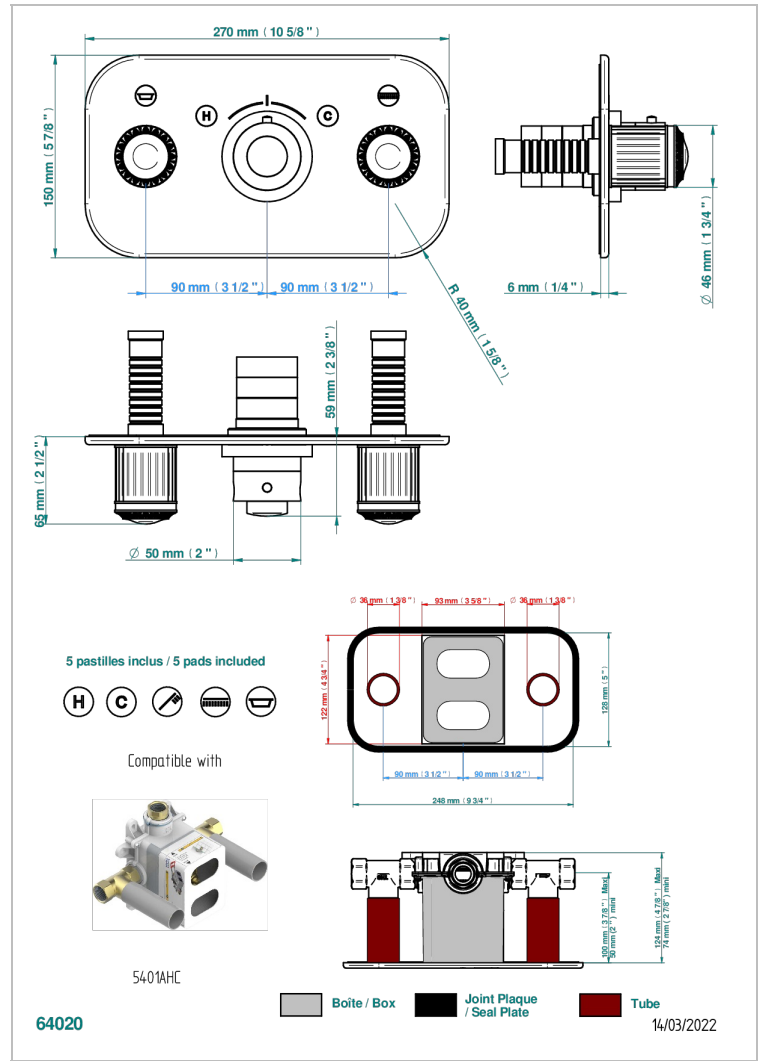

Trim for thermostatic mixer with 2 valves item to be installed horizontal . to adapt on 5 401AHC or 5 401AHM

CHARACTERISTIC

- Malmaison Metal
- Trim for thermostatic mixer with 2 valves item to be installed horizontal . to adapt on 5 401AHC or 5 401AHM

RELATED SKU'S

- Ref. G00-5401AHC 3/4" THG thermostat, 60 l/mn with two valves with wax cartridge delivered with a built-in box, without trim - to be installed horizontal (for installation with cross handle)
- Ref. G00-5401AHM 3/4" THG thermostat, 60 l/mn with two valves with wax cartridge delivered with a built-in box, without trim - to be installed horizontal (for installation with lever handle)

- Varnished matt antique red copper (color finish) - H07