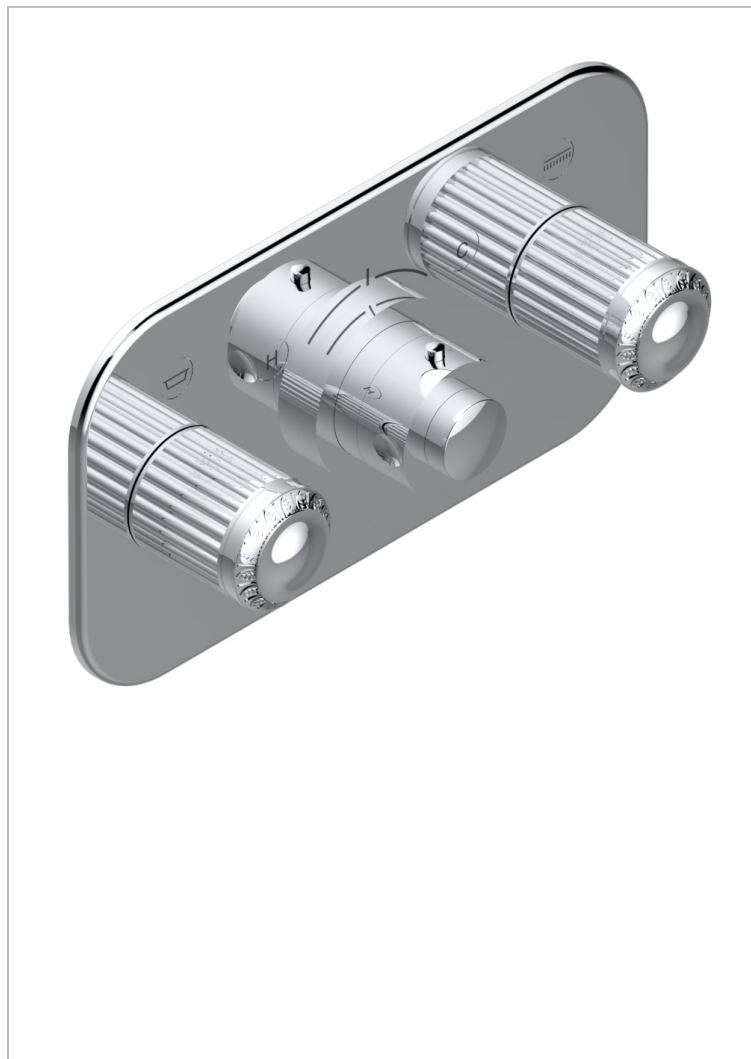

Trim for thermostatic mixer with 2 valves item to be installed horizontal . to adapt on 5 401AHC or 5 401AHM

### CHARACTERISTIC

- Malmaison Metal
- Trim for thermostatic mixer with 2 valves item to be installed horizontal . to adapt on 5 401AHC or 5 401AHM

### RELATED SKU'S

- Ref. G00-5401AHC 3/4" THG thermostat, 60 l/mn with two valves with wax cartridge delivered with a built-in box, without trim - to be installed horizontal ( for installation with cross handle)
- Ref. G00-5401AHM 3/4" THG thermostat, 60 l/mn with two valves with wax cartridge delivered with a built-in box, without trim - to be installed horizontal ( for installation with lever handle)

Varnished matt antique red copper (color finish) - H07