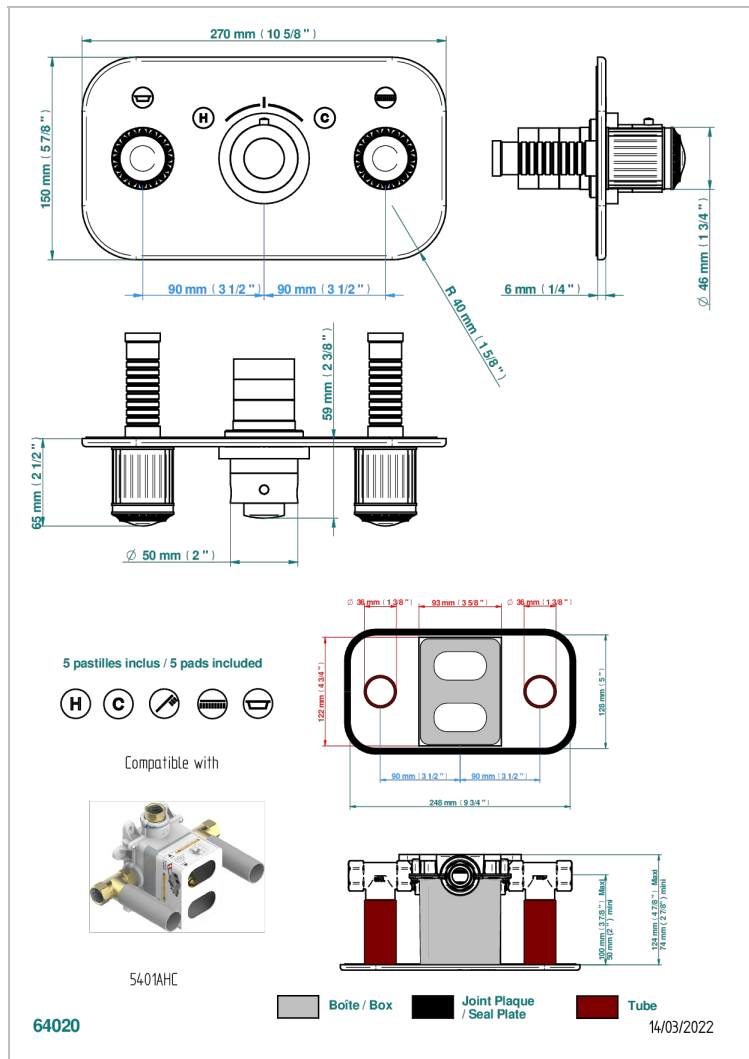

Trim for thermostatic mixer with 2 valves item to be installed horizontal . to adapt on 5 401AHC or 5 401AHM

### CHARACTERISTIC

- Malmaison Metal
- Trim for thermostatic mixer with 2 valves item to be installed horizontal . to adapt on 5 401AHC or 5 401AHM

### RELATED SKU'S

- Ref. G00-5401AHC 3/4" THG thermostat, 60 l/mn with two valves with wax cartridge delivered with a built-in box, without trim - to be installed horizontal ( for installation with cross handle)
- Ref. G00-5401AHM 3/4" THG thermostat, 60 l/mn with two valves with wax cartridge delivered with a built-in box, without trim - to be installed horizontal ( for installation with lever handle)