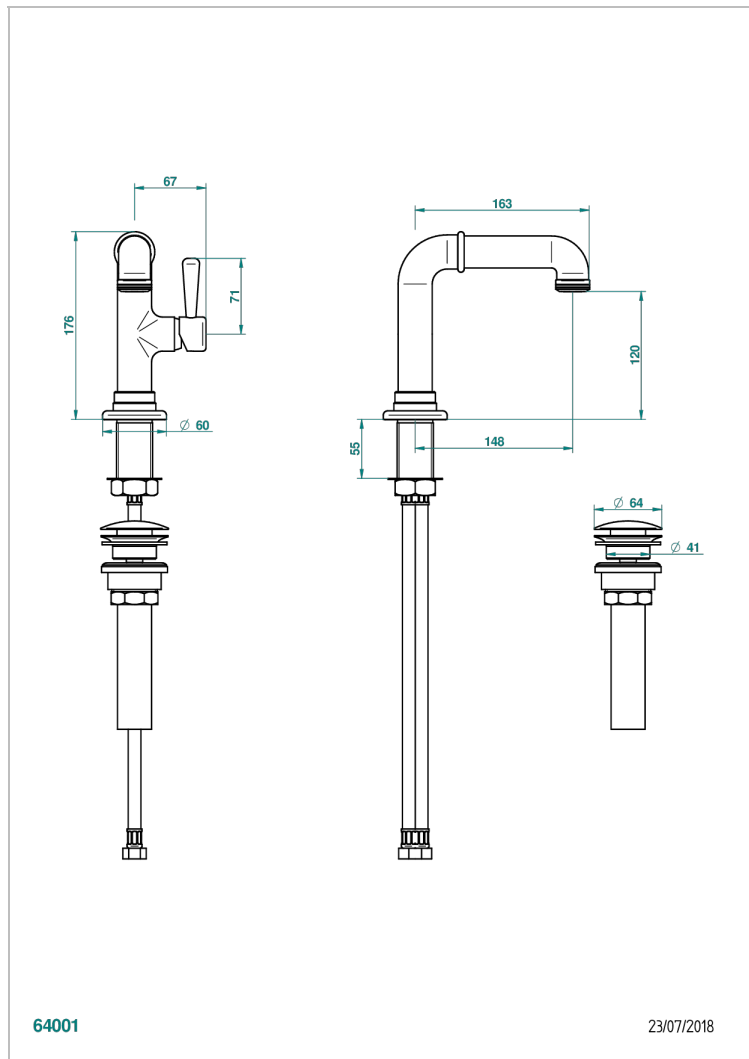

# BEAUBOURG WITH LEVER HANDLES

G7B-6500/US

Single lever faucet with drain

THG<sup>®</sup>  
PARIS