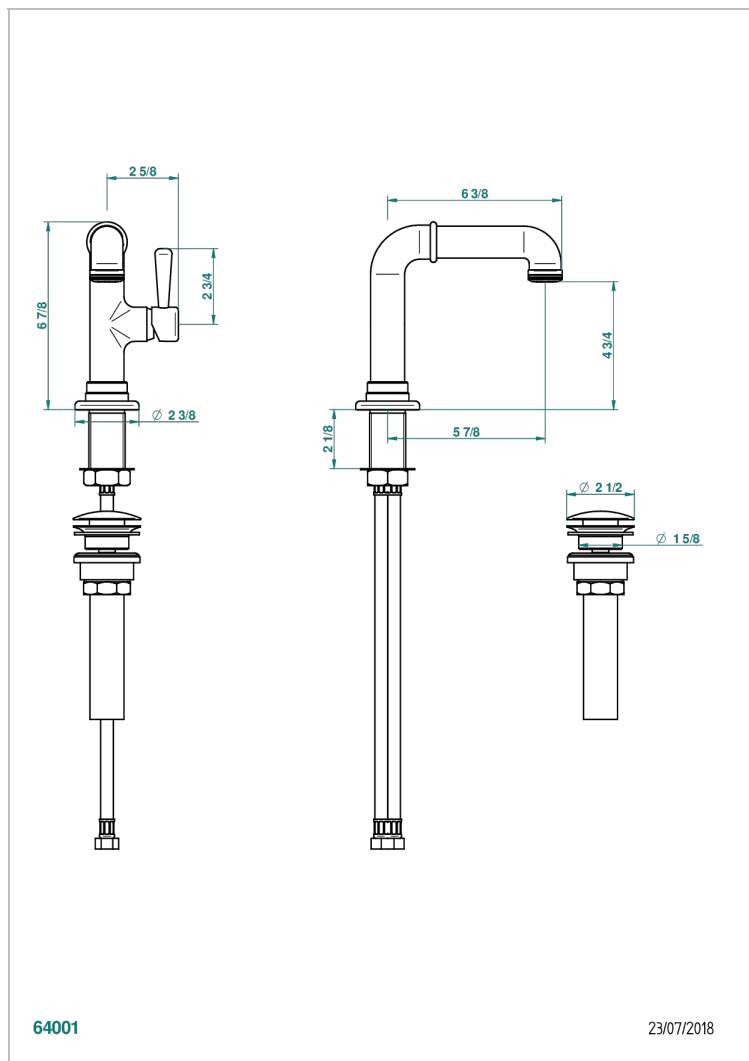

BEAUBOURG WITH LEVER HANDLES

G7B-6500/US

Single lever faucet with drain

CHARACTERISTIC

- ASME : ASME A112.18.1-2011/CSA B125.1-11

STANDARDS

AVAILABLE FINITIONS

Black ceram - D30