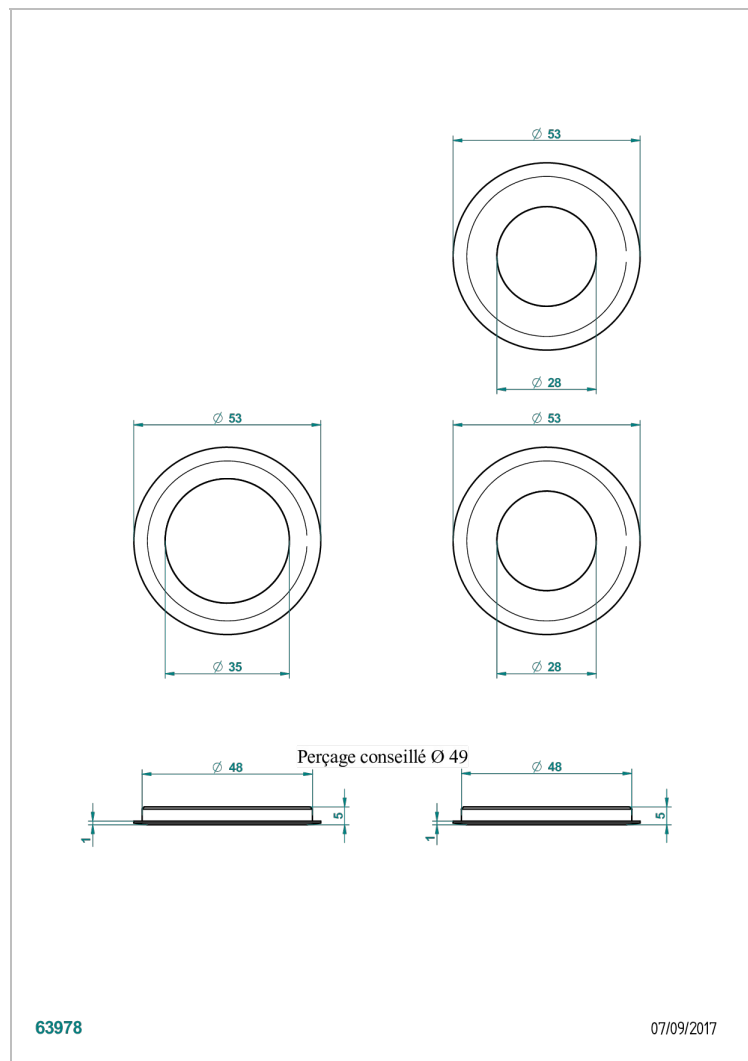

ACCESSORIES

B16-K102

Chromato-lighting system on bathtub without whirlpool system

THG®
PARIS

CHARACTERISTIC

- Accessories
- Chromato-lighting system on bathtub without whirlpool system

AVAILABLE FINITIONS

Blush PVD - H62
Brass color PVD - H49
Brown bronze color PVD - F33
Chrome polished - A02
Gold color PVD - H52
Graphite PVD - H64

Matt Umber PVD - H67
Matt blush PVD - H60
Matt brass color PVD - H50
Matt brown bronze color PVD - F34
Matt graphite PVD - H65
Matt nickel color PVD - H56

Nickel color PVD - H55
Umber PVD - H66