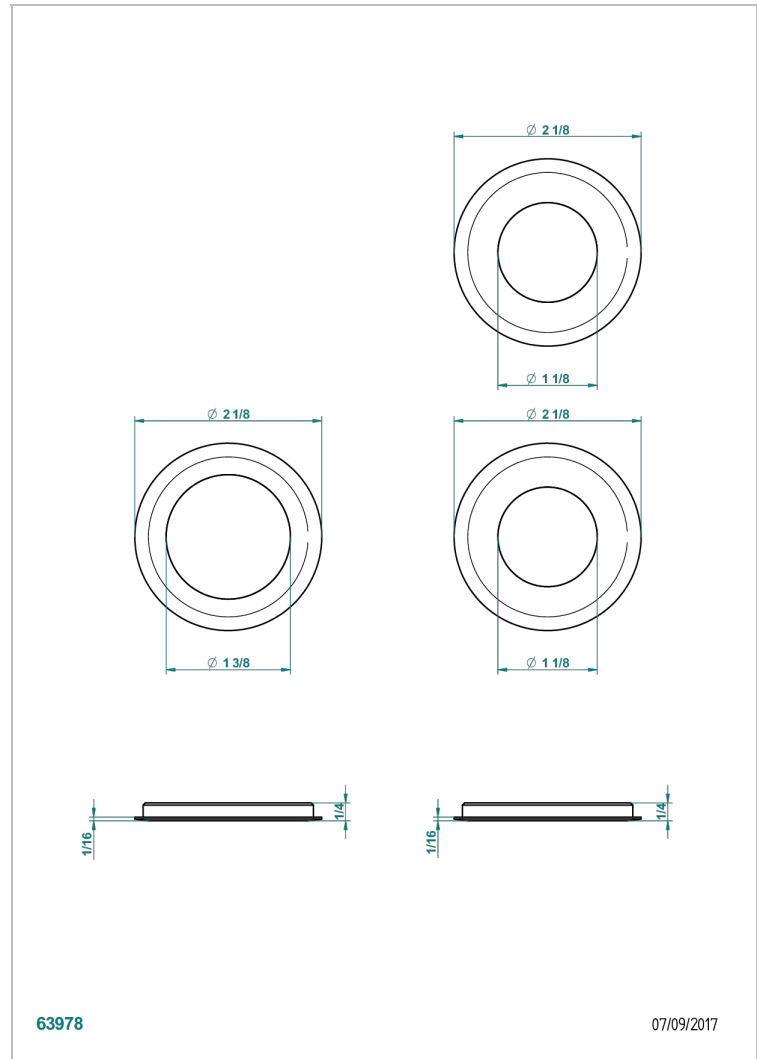

ACCESSORIES

B16-K102

Chromato-lighting system on bathtub without whirlpool system

CHARACTERISTIC

- Accessories
- Chromato-lighting system on bathtub without whirlpool system

AVAILABLE FINITIONS

Blush PVD - H62
Brass color PVD - H49
Brown bronze color PVD - F33
Chrome polished - A02
Gold color PVD - H52
Graphite PVD - H64