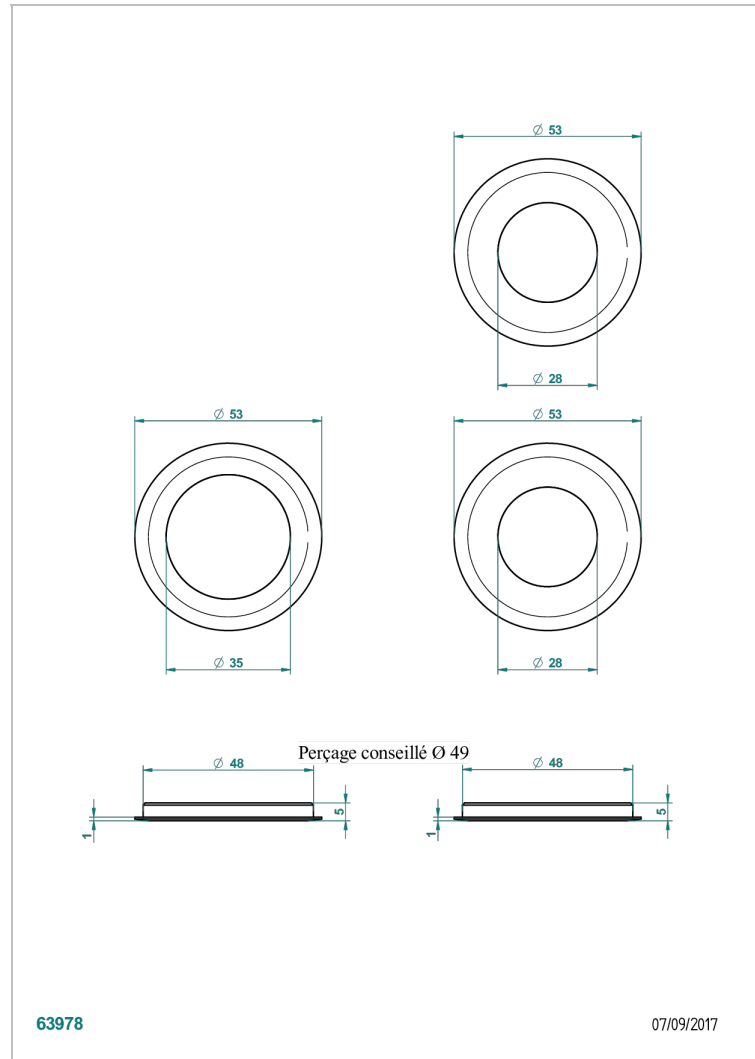

B16-K102

Chromato-lighting system on bathtub without whirlpool system

CHARACTERISTIC

- Accessories
- Chromato-lighting system on bathtub without whirlpool system

AVAILABLE FINITIONS

Blush PVD - H62
 Brass color PVD - H49
 Brown bronze color PVD - F33
 Gold color PVD - H52
 Graphite PVD - H64
 Matt Umber PVD - H67