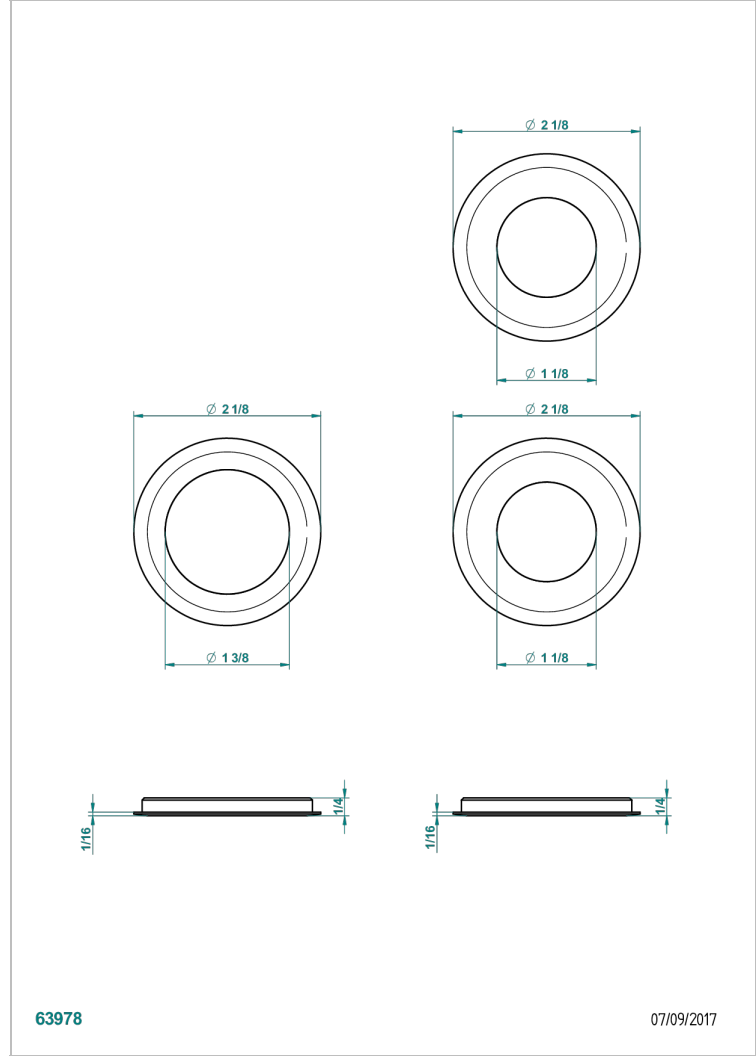

B16-K102

Chromato-lighting system on bathtub without whirlpool system

CHARACTERISTIC

- Accessories
- Chromato-lighting system on bathtub without whirlpool system

AVAILABLE FINITIONS

Blush PVD - H62
 Brass color PVD - H49
 Brown bronze color PVD - F33
 Gold color PVD - H52
 Graphite PVD - H64
 Matt Umber PVD - H67