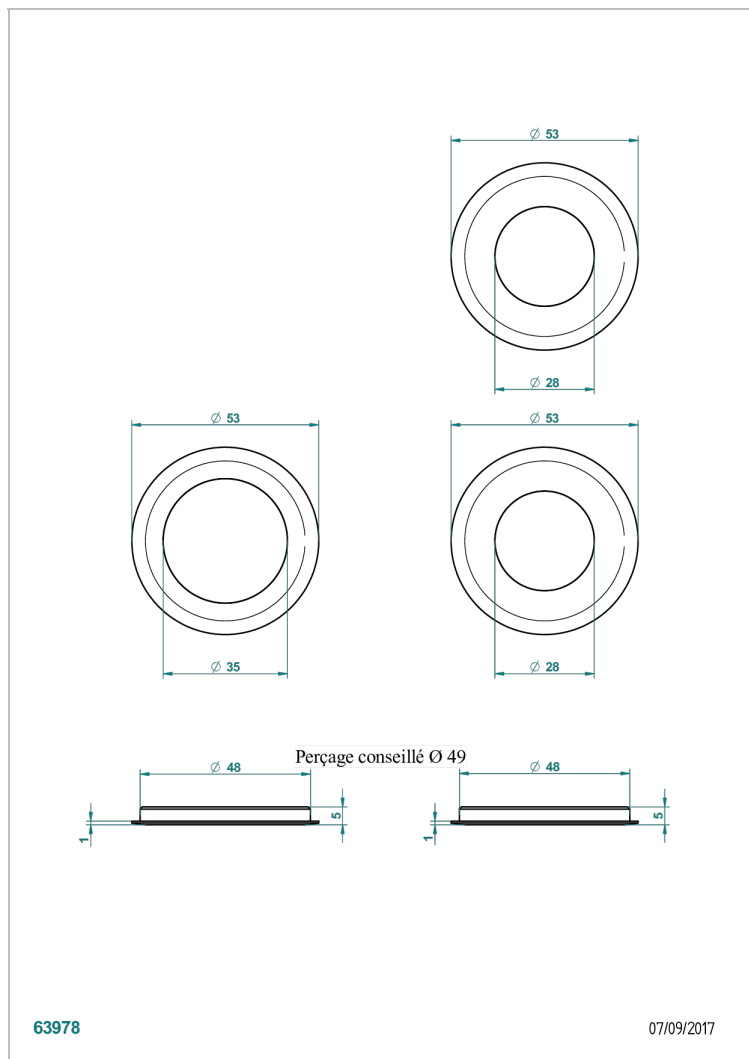

# ACCESSORIES

B16-K102

Chromato-lighting system on bathtub without whirlpool system

THG<sup>®</sup>  
PARIS