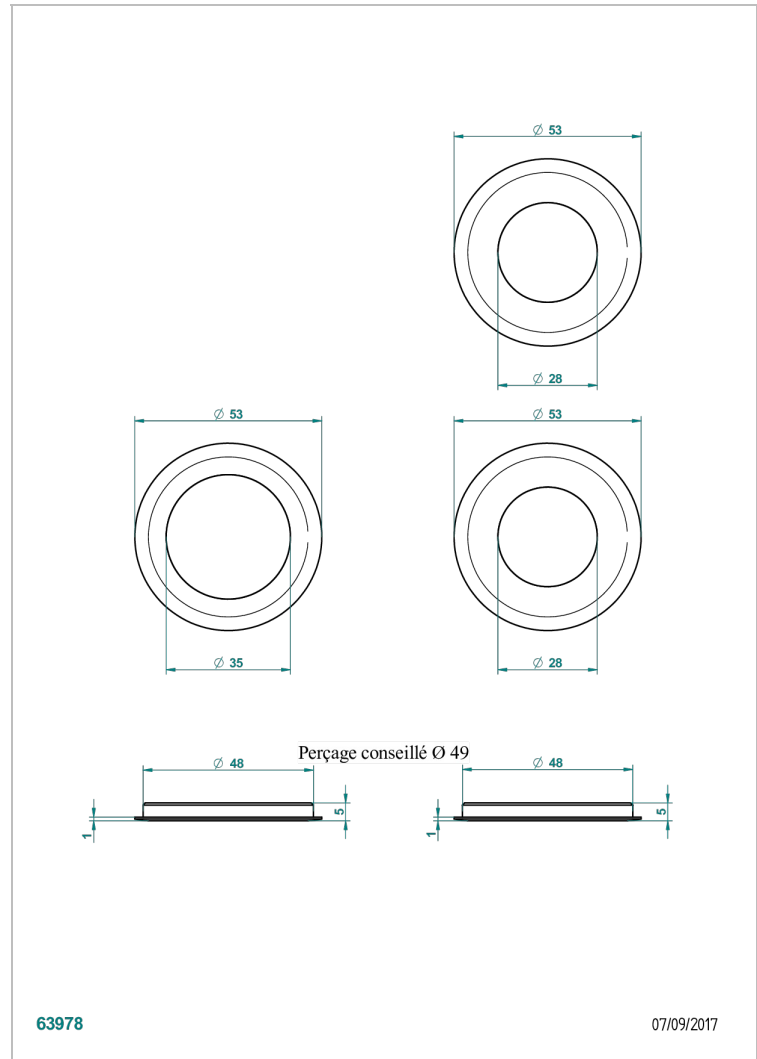

WHIRPOOL SYSTEM

B12-K102AB

Chromato-lighting system on whirlpool bathtub

THG[®]
PARIS

CHARACTERISTIC

- Whirlpool system
- Chromato-lighting system on whirlpool bathtub

AVAILABLE FINITIONS

Blush PVD - H62
Brass color PVD - H49
Brown bronze color PVD - F33
Gold color PVD - H52
Graphite PVD - H64
Matt Umber PVD - H67