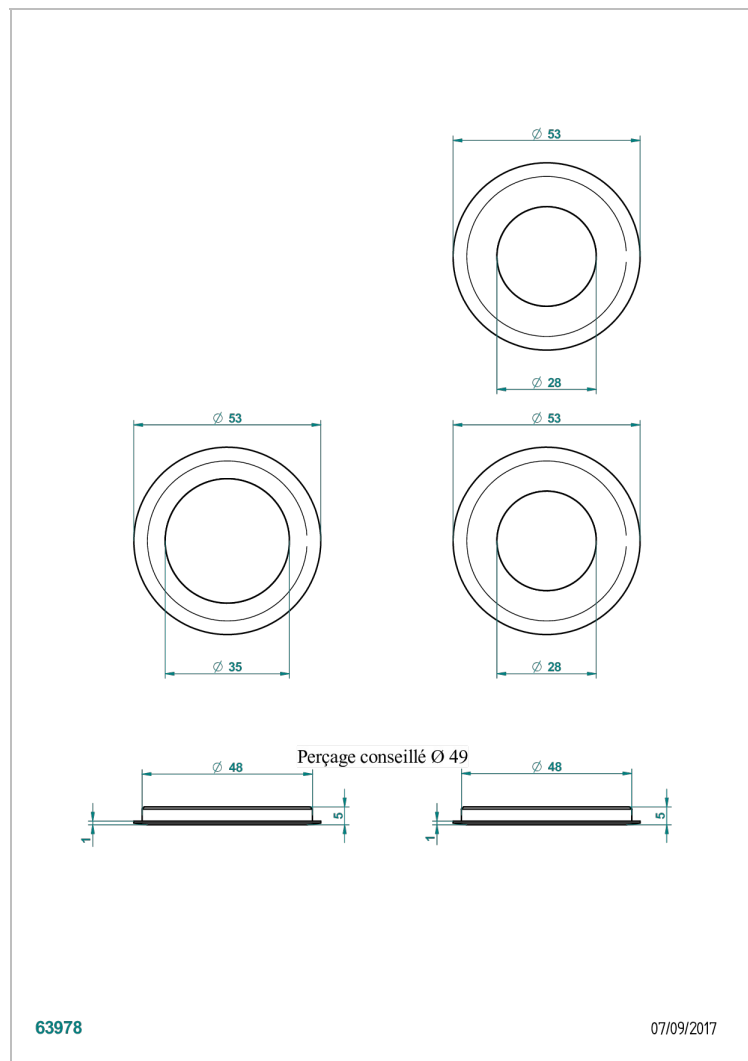

WHIRPOOL SYSTEM

B12-K102AB

Chromato-lighting system on whirlpool bathtub

THG[®]
PARIS

CHARACTERISTIC

- Whirlpool system
- Chromato-lighting system on whirlpool bathtub

AVAILABLE FINITIONS

Blush PVD - H62
Brass color PVD - H49
Brown bronze color PVD - F33
Gold color PVD - H52
Graphite PVD - H64
Matt Umber PVD - H67