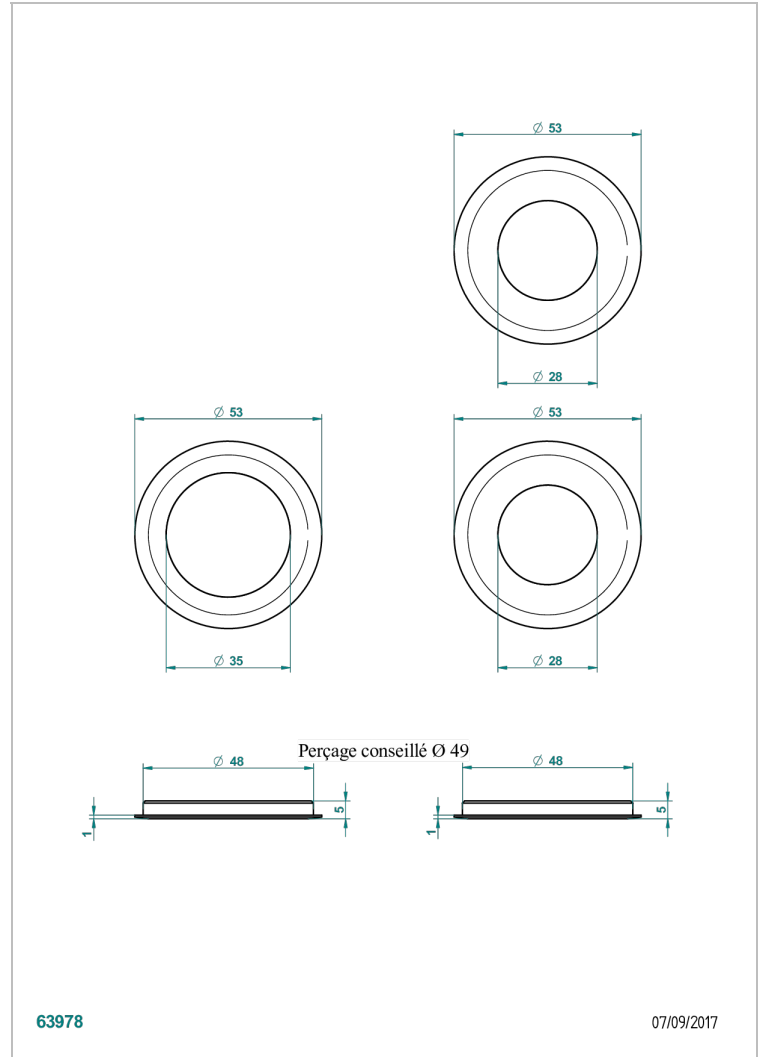

# WHIRPOOL SYSTEM

B12-K102AB

Chromato-lighting system on whirlpool bathtub

THG<sup>®</sup>  
PARIS