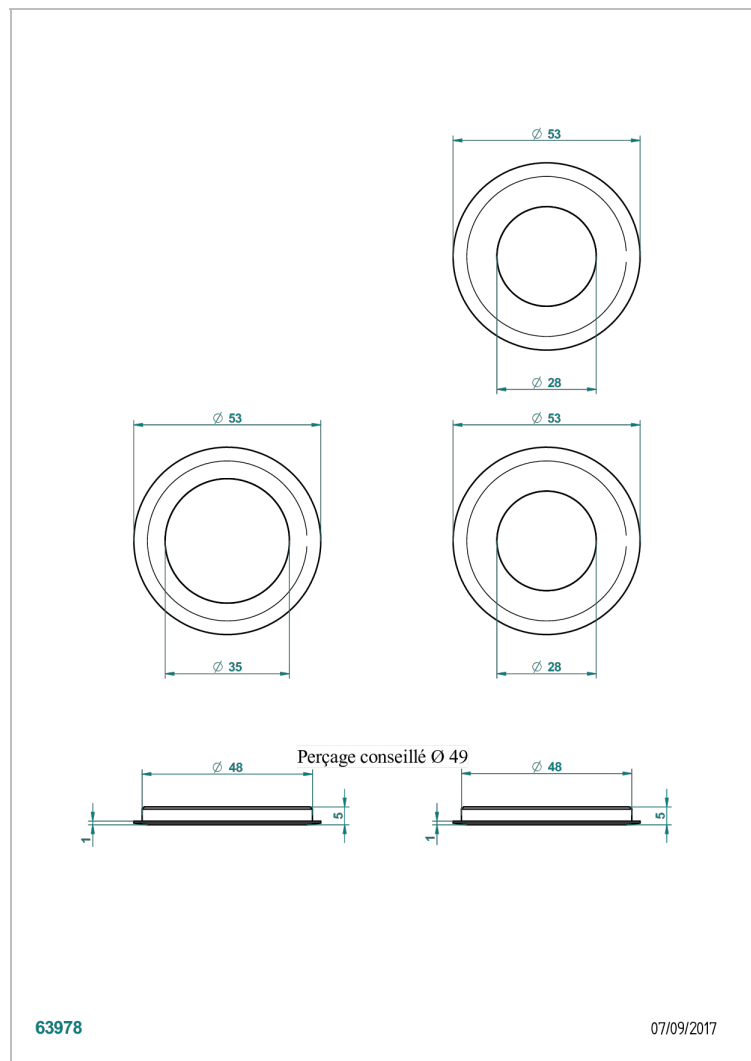

WHIRPOOL SYSTEM

B12-K102AB

Chromato-lighting system on whirlpool bathtub

THG[®]
PARIS

CHARACTERISTIC

- Whirlpool system
- Chromato-lighting system on whirlpool bathtub

AVAILABLE FINITIONS

Blush PVD - H62
Brass color PVD - H49
Brown bronze color PVD - F33
Gold color PVD - H52
Graphite PVD - H64
Matt Umber PVD - H67