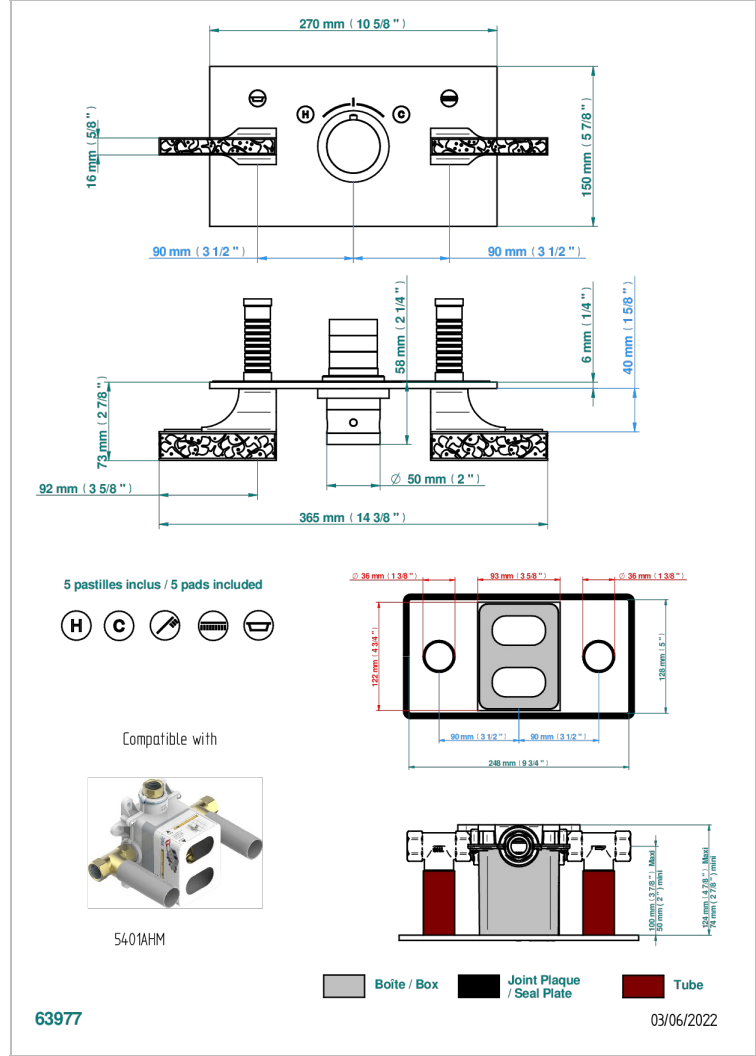

Trim for THG thermostat with 2 valves ref. 5 401AHM/US rough part supplied with fixing box , item to be installed horizontal

## CHARACTERISTIC

- Ginkgo
- Trim for THG thermostat with 2 valves ref. 5 401AHM/US rough part supplied with fixing box , item to be installed horizontal