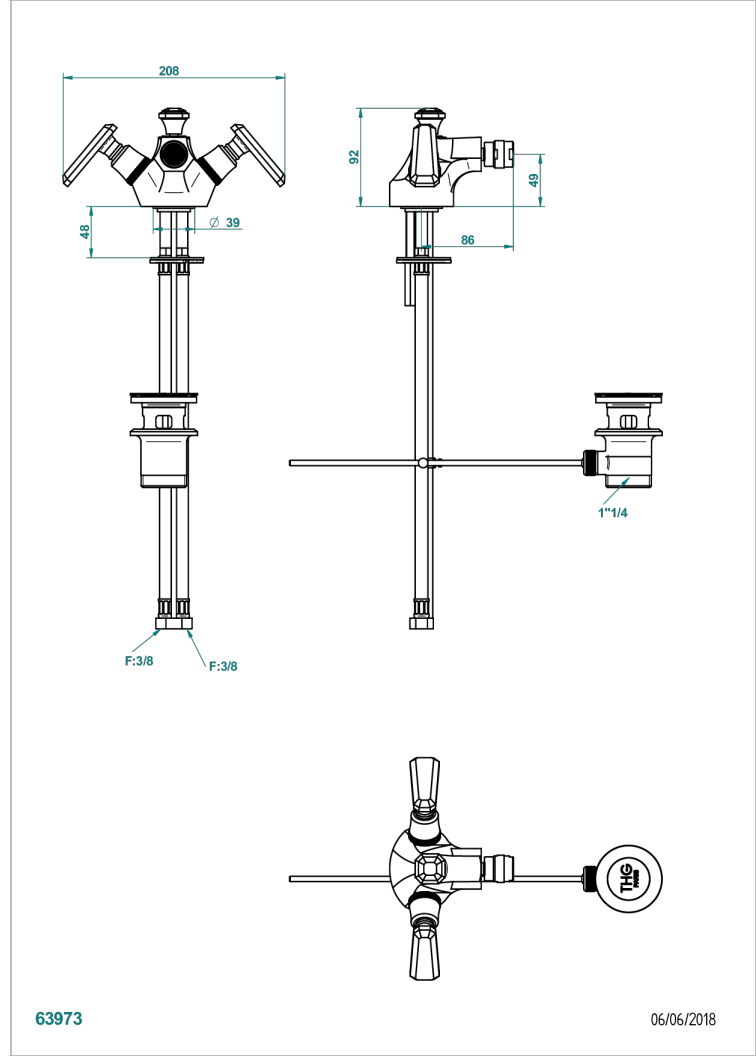

# TRADITION WITH LEVER

A58-3202

1-hole bidet mixer with swivel jet handshower with waste

THG<sup>®</sup>  
PARIS

## CHARACTERISTIC

- ACS : 17ACCLY613
- NF : NF EN 200 - IA - Chrome