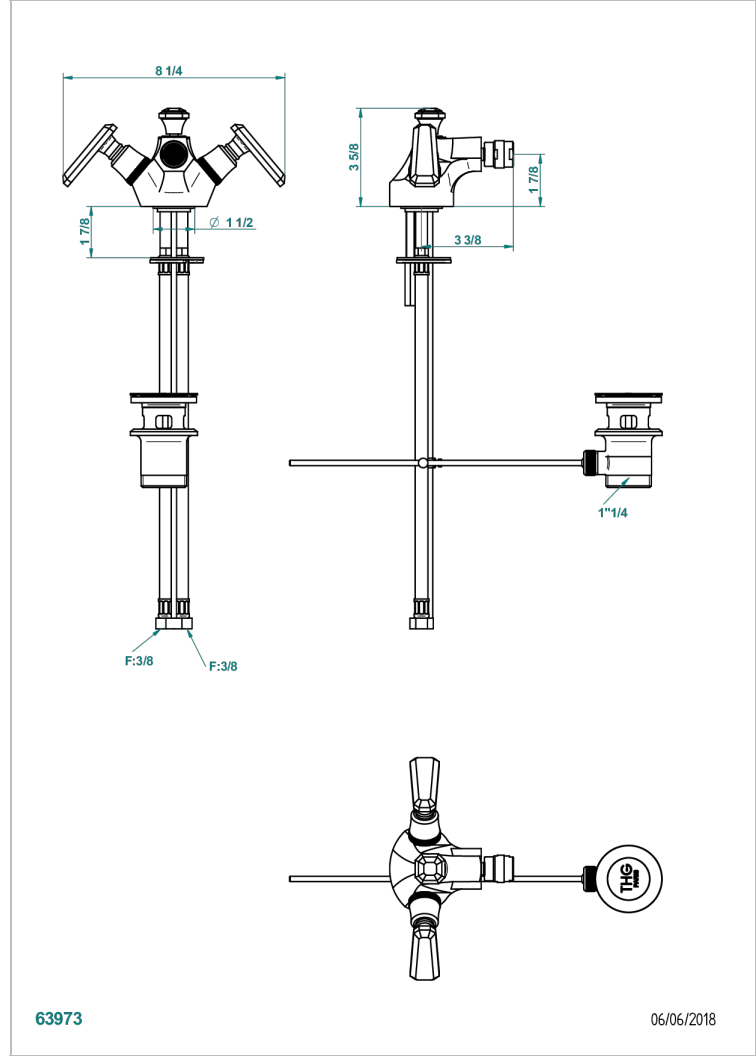

TRADITION WITH LEVER

A58-3202

1-hole bidet mixer with swivel jet handshower with waste

THG[®]
PARIS

CHARACTERISTIC

- ACS : 17ACCLY613
- NF : NF EN 200 - IA - Chrome

STANDARDS

AVAILABLE FINITIONS