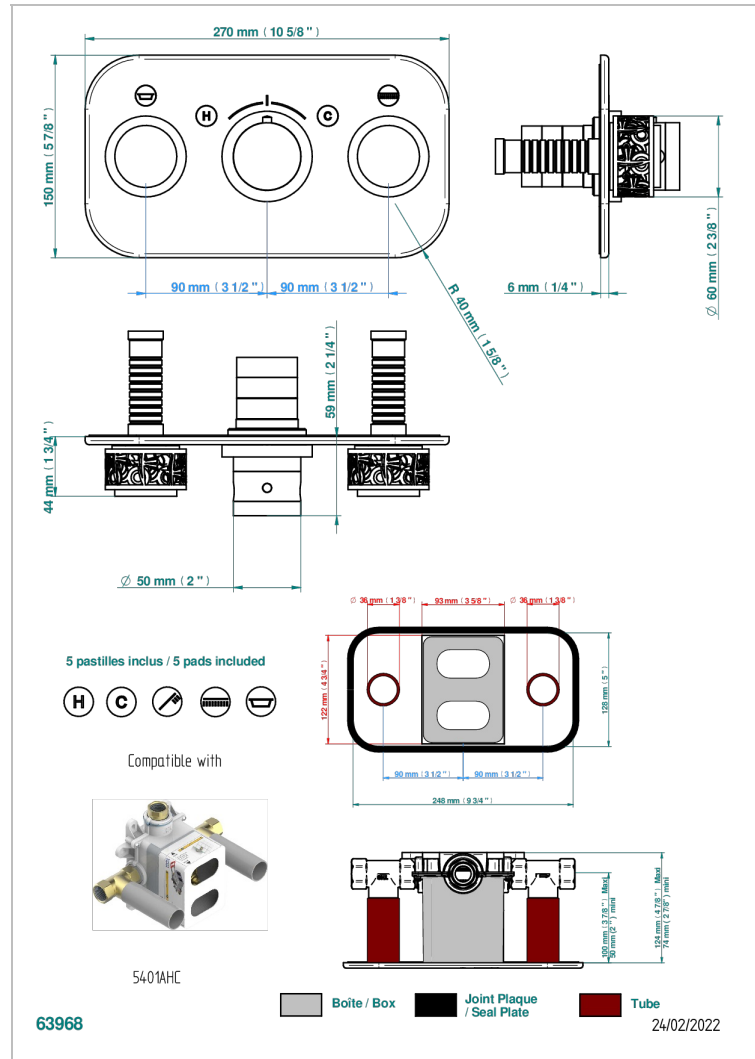

NEW PARADISE

U5P-5401BEH

Trim for THG thermostat with 2 valves ref. 5 401AHM/US rough part supplied with fixing box , item to be installed horizontal

CHARACTERISTIC

- New Paradise
- Trim for THG thermostat with 2 valves ref. 5 401AHM/US rough part supplied with fixing box , item to be installed horizontal