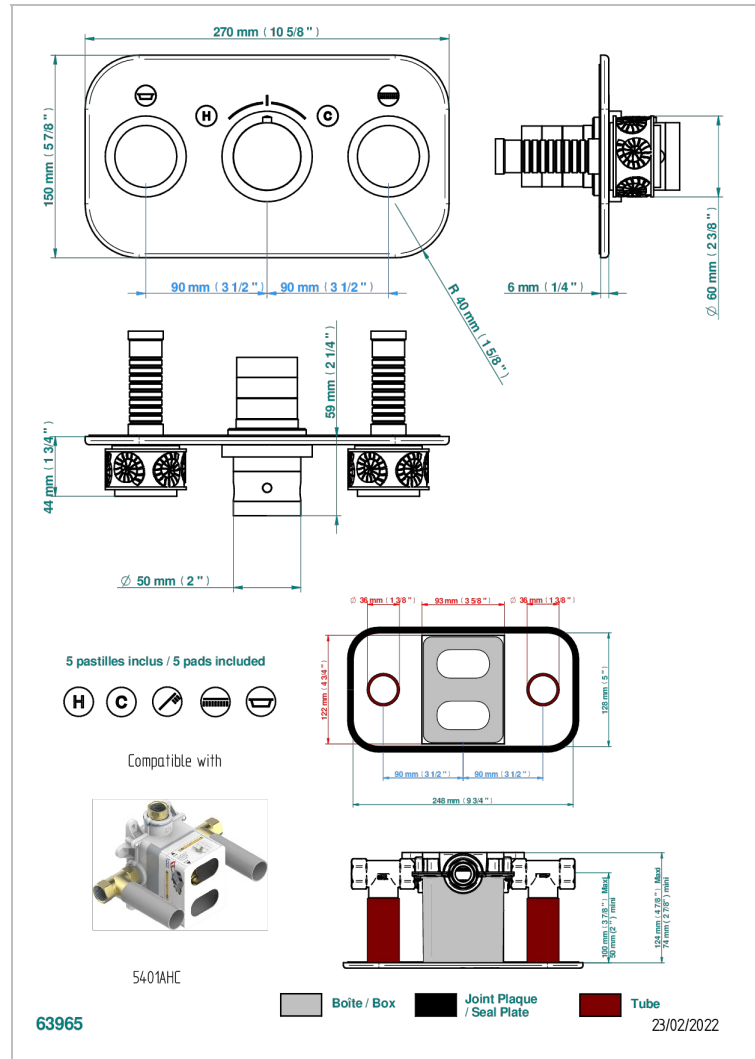

Trim for THG thermostat with 2 valves ref. 5 401AHM/US rough part supplied with fixing box , item to be installed horizontal

### CHARACTERISTIC

- New Island
- Trim for THG thermostat with 2 valves ref. 5 401AHM/US rough part supplied with fixing box , item to be installed horizontal