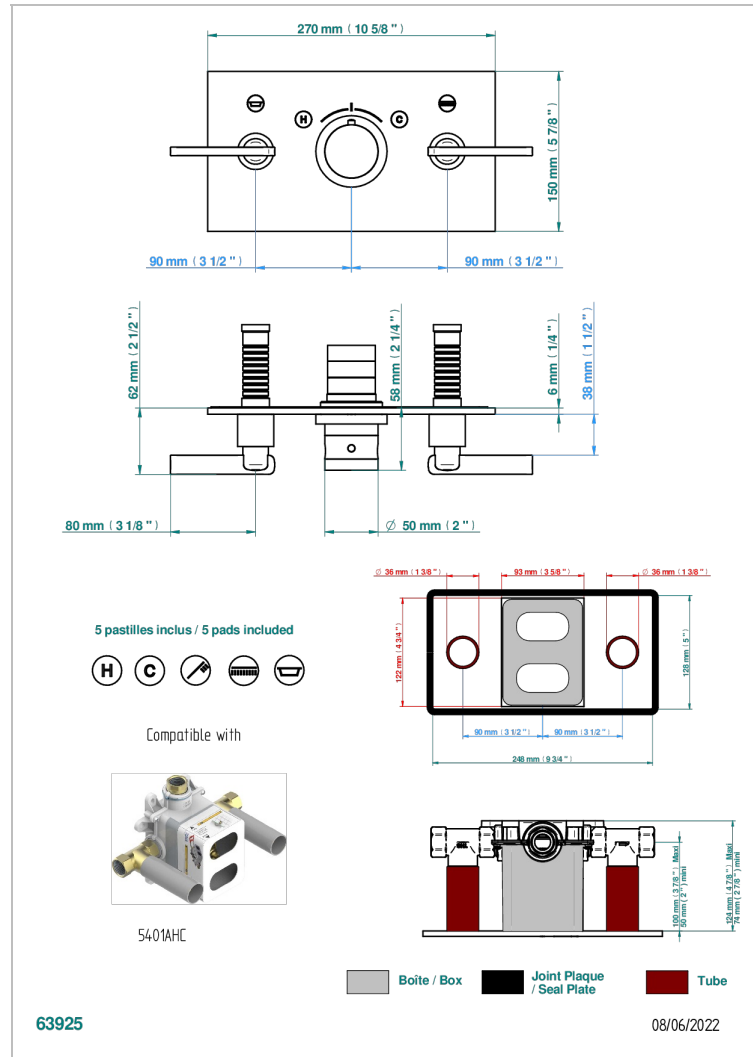

# LE 11 CON MANETAS

U2B-5401BEH

THG<sup>®</sup>  
PARIS

Trim for thermostatic mixer with 2 valves item to be installed horizontal . to adapt on 5 401AHC or 5 401AHM

## CARACTERÍSTICAS

- Le 11 con manetas
- Trim for thermostatic mixer with 2 valves item to be installed horizontal . to adapt on 5 401AHC or 5 401AHM