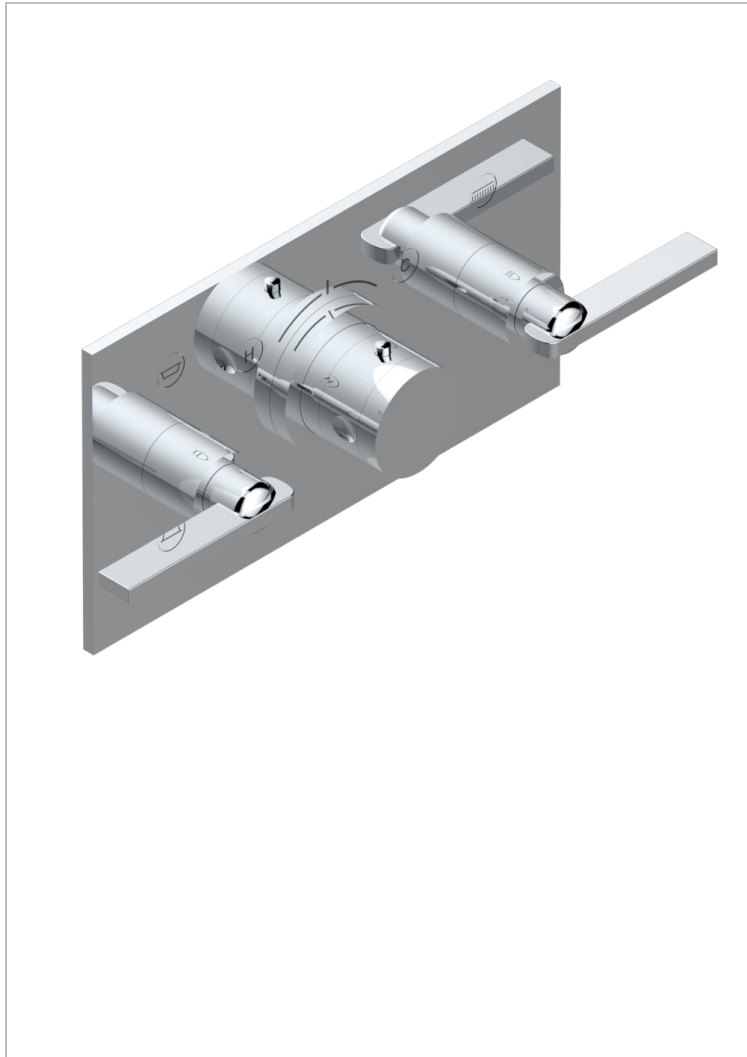

# LE 11 CON MANETAS

U2B-5401BEH

THG<sup>®</sup>  
PARIS

Trim for thermostatic mixer with 2 valves item to be installed horizontal . to adapt on 5 401AHC or 5 401AHM

## CARACTERÍSTICAS

- Le 11 con manetas
- Trim for thermostatic mixer with 2 valves item to be installed horizontal . to adapt on 5 401AHC or 5 401AHM