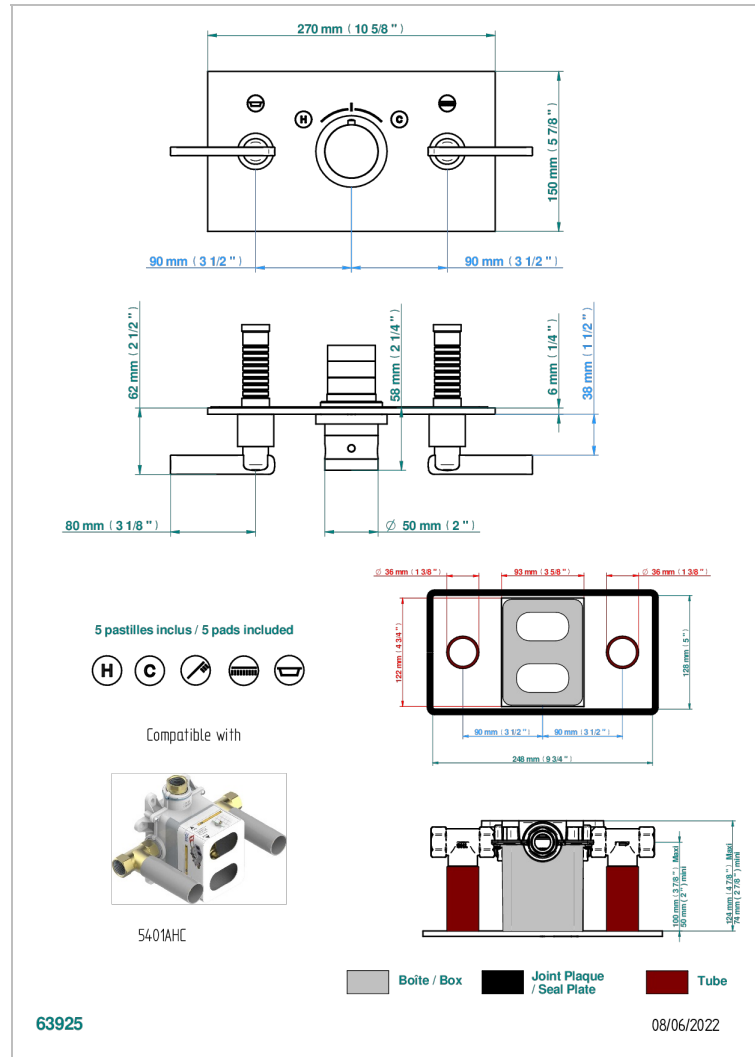

LE 11 WITH LEVER HANDLES

U2B-5401BEH

THG
PARIS

Trim for THG thermostat with 2 valves ref. 5 401AHM/US rough part supplied with fixing box , item to be installed horizontal

CHARACTERISTIC

- Le 11 with lever handles
- Trim for THG thermostat with 2 valves ref. 5 401AHM/US rough part supplied with fixing box , item to be installed horizontal