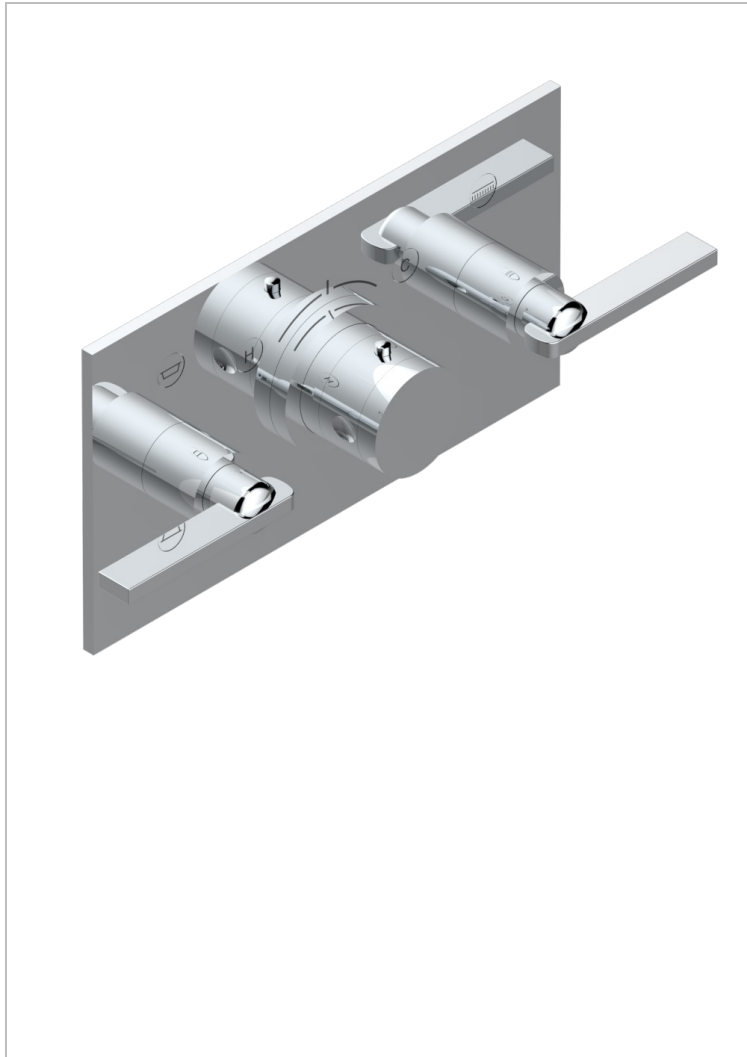

LE 11 WITH LEVER HANDLES

U2B-5401BEH

THG
PARIS

Trim for THG thermostat with 2 valves ref. 5 401AHM/US rough part supplied with fixing box , item to be installed horizontal

CHARACTERISTIC

- Le 11 with lever handles
- Trim for THG thermostat with 2 valves ref. 5 401AHM/US rough part supplied with fixing box , item to be installed horizontal