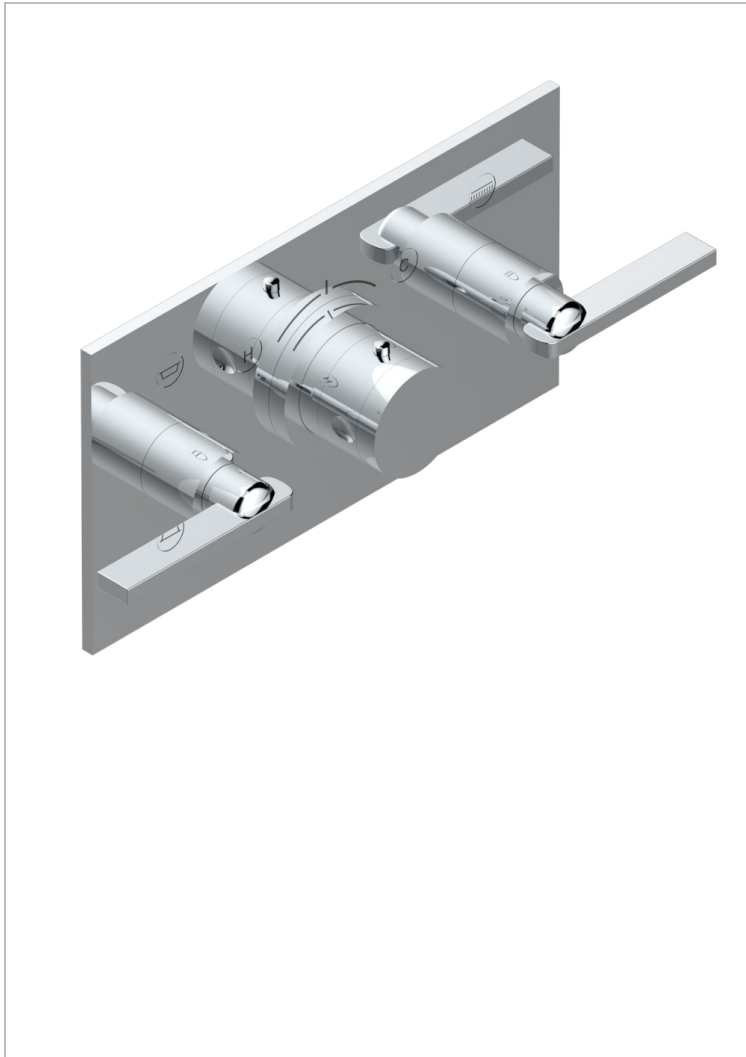

LE 11 WITH LEVER

U2B-5401BEH

THG
PARIS

Trim for thermostatic mixer with 2 valves item to be installed horizontal . to adapt on 5 401AHC or 5 401AHM

CHARACTERISTIC

- Le 11 with lever
- Trim for thermostatic mixer with 2 valves item to be installed horizontal . to adapt on 5 401AHC or 5 401AHM

RELATED SKU'S

- Ref. G00-5401AHC 3/4" THG thermostat, 60 l/mn with two valves with wax cartridge delivered with a built-in box, without trim - to be installed horizontal (for installation with cross handle)
- Ref. G00-5401AHM 3/4" THG thermostat, 60 l/mn with two valves with wax cartridge delivered with a built-in box, without trim - to be installed horizontal (for installation with lever handle)