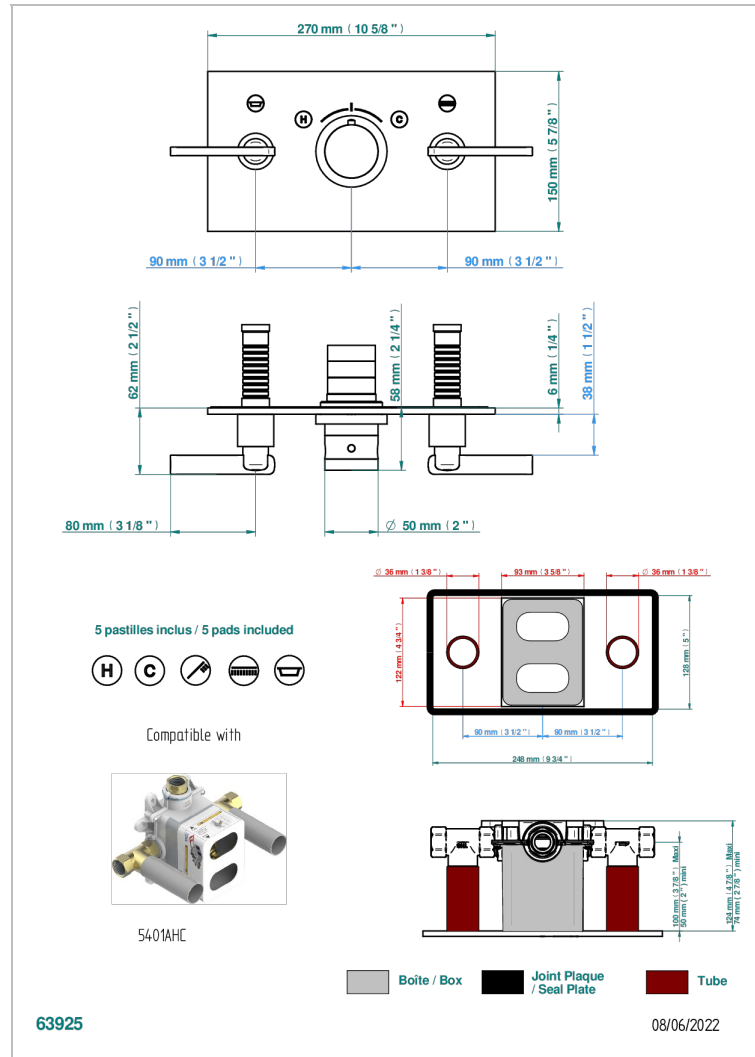

LE 11 WITH LEVER

U2B-5401BEH

THG
PARIS

Trim for thermostatic mixer with 2 valves item to be installed horizontal . to adapt on 5 401AHC or 5 401AHM

CHARACTERISTIC

- Le 11 with lever
- Trim for thermostatic mixer with 2 valves item to be installed horizontal . to adapt on 5 401AHC or 5 401AHM

RELATED SKU'S

- Ref. G00-5401AHC 3/4" THG thermostat, 60 l/mn with two valves with wax cartridge delivered with a built-in box, without trim - to be installed horizontal (for installation with cross handle)
- Ref. G00-5401AHM 3/4" THG thermostat, 60 l/mn with two valves with wax cartridge delivered with a built-in box, without trim - to be installed horizontal (for installation with lever handle)