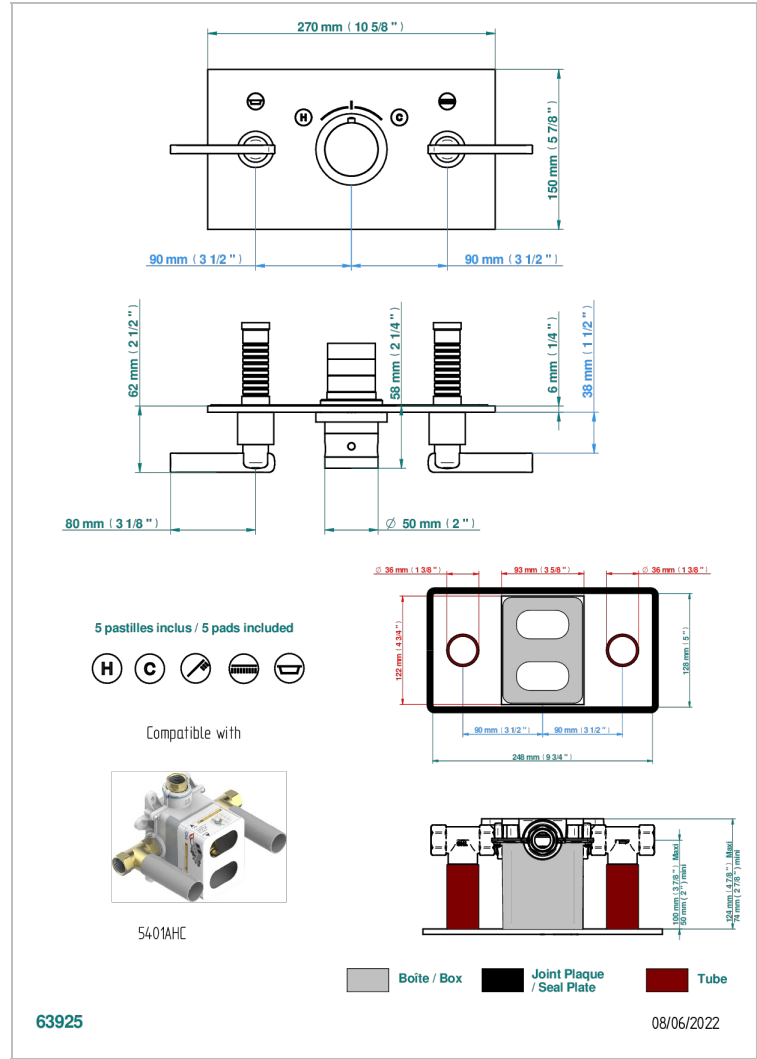

LE 11 WITH LEVER

U2B-5401BEH

THG
PARIS

Trim for thermostatic mixer with 2 valves item to be installed horizontal . to adapt on 5 401AHC or 5 401AHM

CHARACTERISTIC

- Le 11 with lever
- Trim for thermostatic mixer with 2 valves item to be installed horizontal . to adapt on 5 401AHC or 5 401AHM

RELATED SKU'S

- Ref. G00-5401AHC 3/4" THG thermostat, 60 l/mn with two valves with wax cartridge delivered with a built-in box, without trim - to be installed horizontal (for installation with cross handle)
- Ref. G00-5401AHM 3/4" THG thermostat, 60 l/mn with two valves with wax cartridge delivered with a built-in box, without trim - to be installed horizontal (for installation with lever handle)