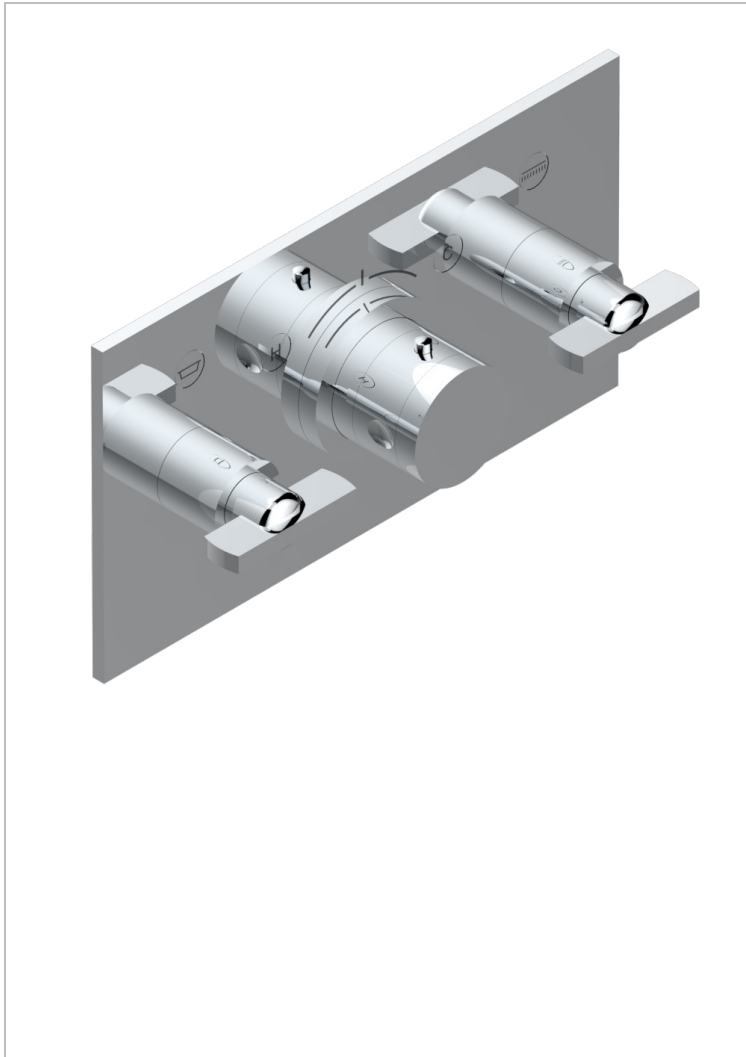

Trim for THG thermostat with 2 valves ref. 5 401AHM/US rough part supplied with fixing box , item to be installed horizontal

CHARACTERISTIC

- Le 11
- Trim for THG thermostat with 2 valves ref. 5 401AHM/US rough part supplied with fixing box , item to be installed horizontal