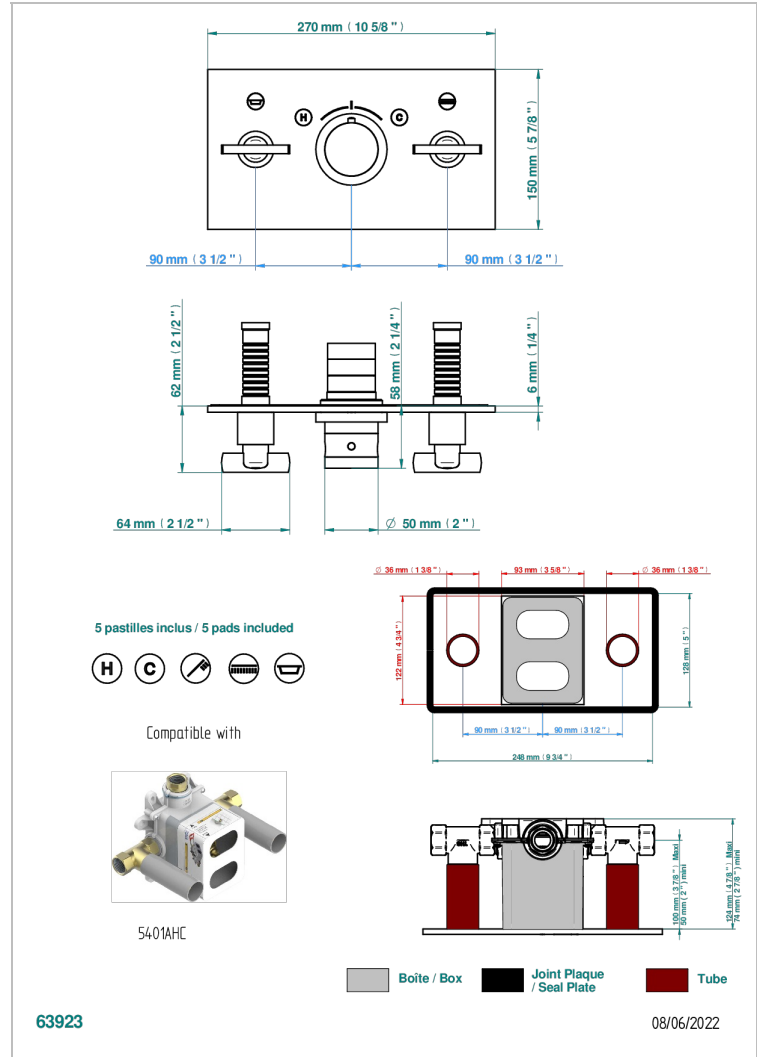

Trim for THG thermostat with 2 valves ref. 5 401AHM/US rough part supplied with fixing box , item to be installed horizontal

CHARACTERISTIC

- Le 11
- Trim for THG thermostat with 2 valves ref. 5 401AHM/US rough part supplied with fixing box , item to be installed horizontal