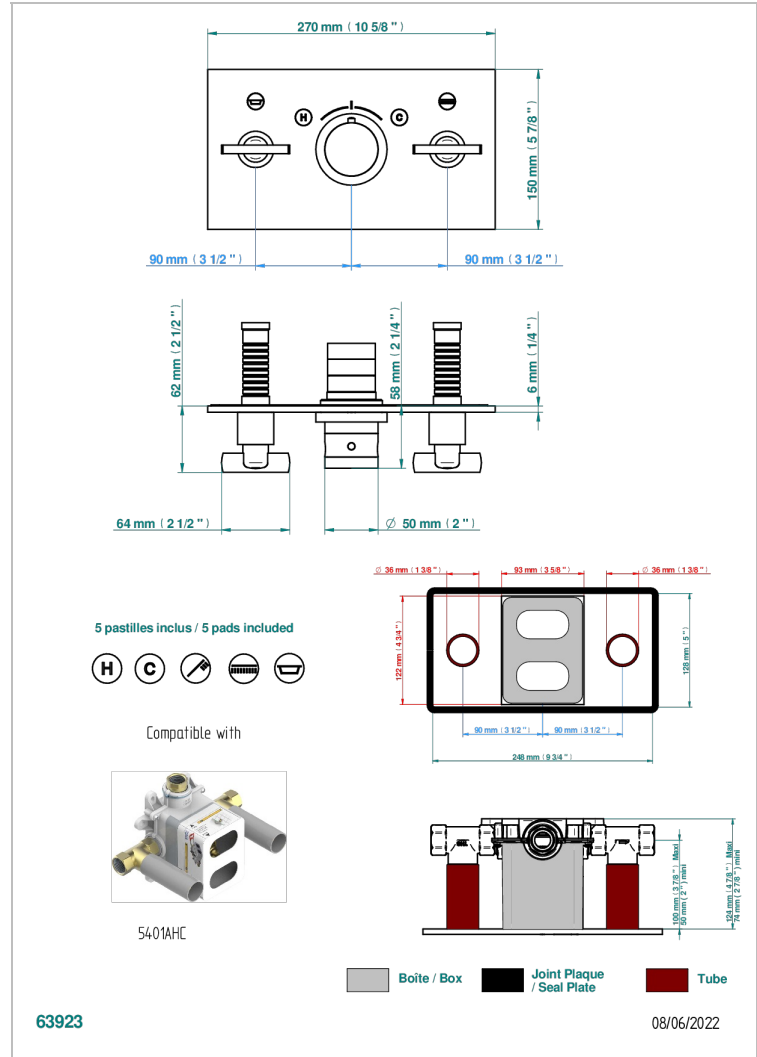

Trim for thermostatic mixer with 2 valves item to be installed horizontal . to adapt on 5 401AHC or 5 401AHM

CHARACTERISTIC

- Le 11
- Trim for thermostatic mixer with 2 valves item to be installed horizontal . to adapt on 5 401AHC or 5 401AHM

RELATED SKU'S

- Ref. G00-5401AHC 3/4" THG thermostat, 60 l/mn with two valves with wax cartridge delivered with a built-in box, without trim - to be installed horizontal (for installation with cross handle)
- Ref. G00-5401AHM 3/4" THG thermostat, 60 l/mn with two valves with wax cartridge delivered with a built-in box, without trim - to be installed horizontal (for installation with lever handle)