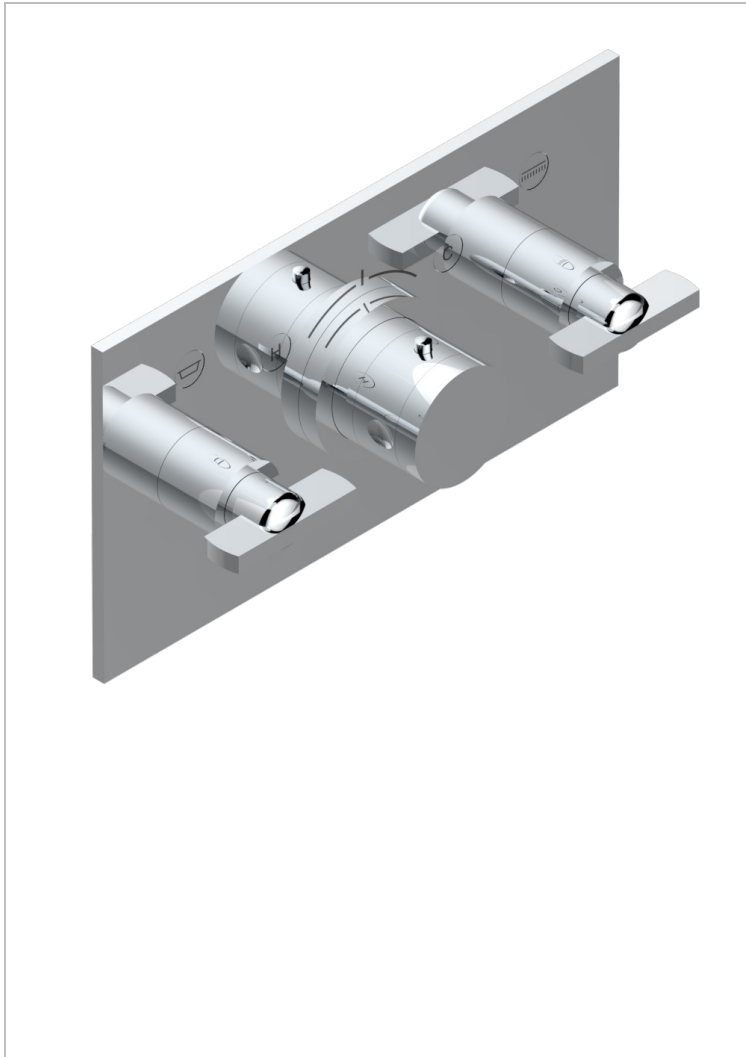

Trim for thermostatic mixer with 2 valves item to be installed horizontal . to adapt on 5 401AHC or 5 401AHM

CHARACTERISTIC

- Le 11
- Trim for thermostatic mixer with 2 valves item to be installed horizontal . to adapt on 5 401AHC or 5 401AHM

RELATED SKU'S

- Ref. G00-5401AHC 3/4" THG thermostat, 60 l/mn with two valves with wax cartridge delivered with a built-in box, without trim - to be installed horizontal (for installation with cross handle)
- Ref. G00-5401AHM 3/4" THG thermostat, 60 l/mn with two valves with wax cartridge delivered with a built-in box, without trim - to be installed horizontal (for installation with lever handle)