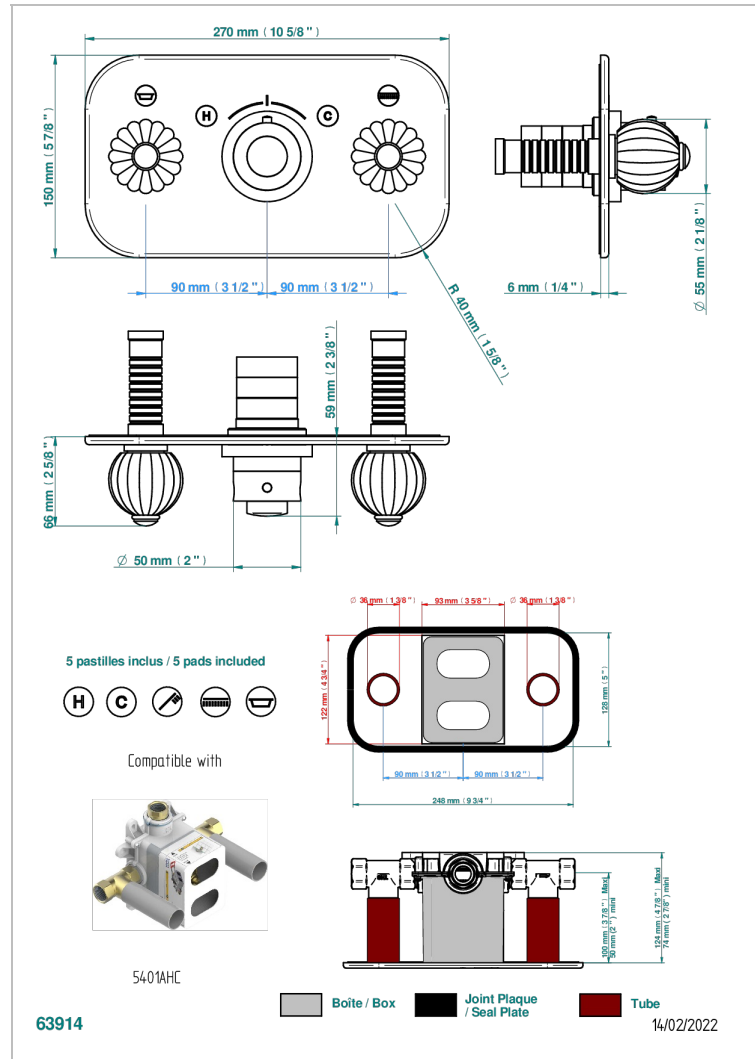

MANDARINE SATIN CRYSTAL

U1E-5401BEH

THG
PARIS

Trim for thermostatic mixer with 2 valves item to be installed horizontal . to adapt on 5 401AHC or 5 401AHM

CHARACTERISTIC

- Mandarin Satin crystal
- Trim for thermostatic mixer with 2 valves item to be installed horizontal . to adapt on 5 401AHC or 5 401AHM

RELATED SKU'S

- Ref. G00-5401AHC 3/4" THG thermostat, 60 l/mn with two valves with wax cartridge delivered with a built-in box, without trim - to be installed horizontal (for installation with cross handle)
- Ref. G00-5401AHM 3/4" THG thermostat, 60 l/mn with two valves with wax cartridge delivered with a built-in box, without trim - to be installed horizontal (for installation with lever handle)