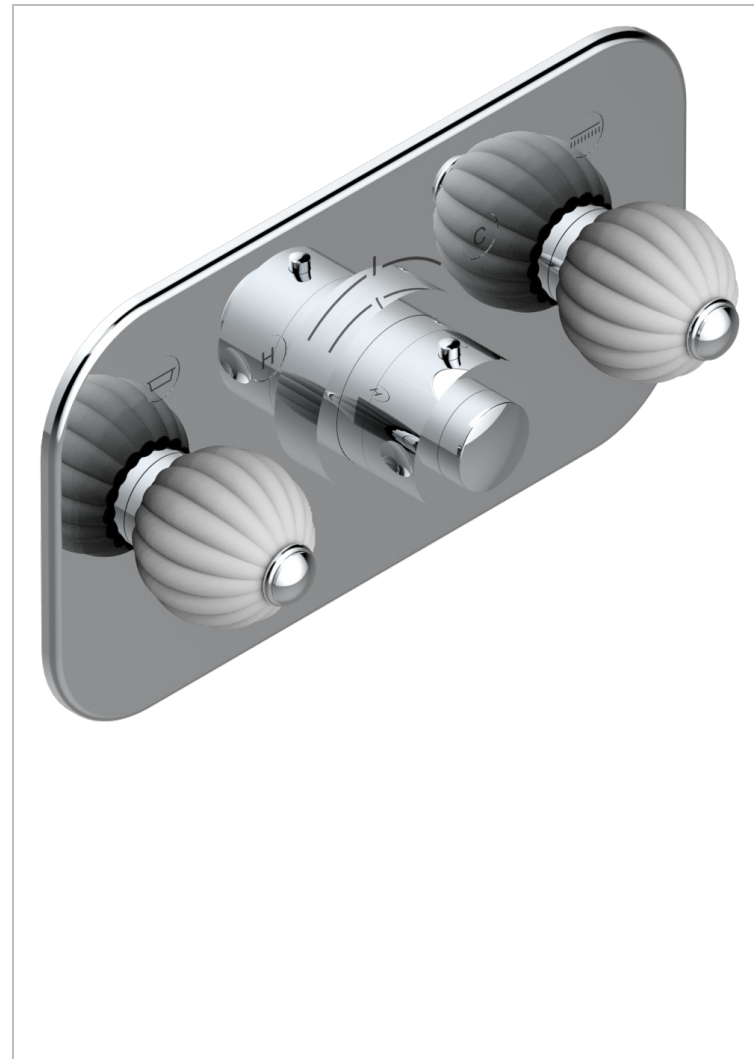

MANDARINE SATIN CRYSTAL

U1E-5401BEH

THG
PARIS

Trim for thermostatic mixer with 2 valves item to be installed horizontal . to adapt on 5 401AHC or 5 401AHM

CHARACTERISTIC

- Mandarin Satin crystal
- Trim for thermostatic mixer with 2 valves item to be installed horizontal . to adapt on 5 401AHC or 5 401AHM

RELATED SKU'S

- Ref. G00-5401AHC 3/4" THG thermostat, 60 l/mn with two valves with wax cartridge delivered with a built-in box, without trim - to be installed horizontal (for installation with cross handle)
- Ref. G00-5401AHM 3/4" THG thermostat, 60 l/mn with two valves with wax cartridge delivered with a built-in box, without trim - to be installed horizontal (for installation with lever handle)

AVAILABLE FINITIONS

Antique nickel - H28
Black ceram - D30
Blush PVD - H62
Brass color PVD - H49
Brown bronze color PVD - F33
Gold color PVD - H52

Graphite PVD - H64
Lacquered light bronze - D01
Matt Umber PVD - H67
Matt blush PVD - H60
Matt brass color PVD - H50
Matt brown bronze color PVD - F34