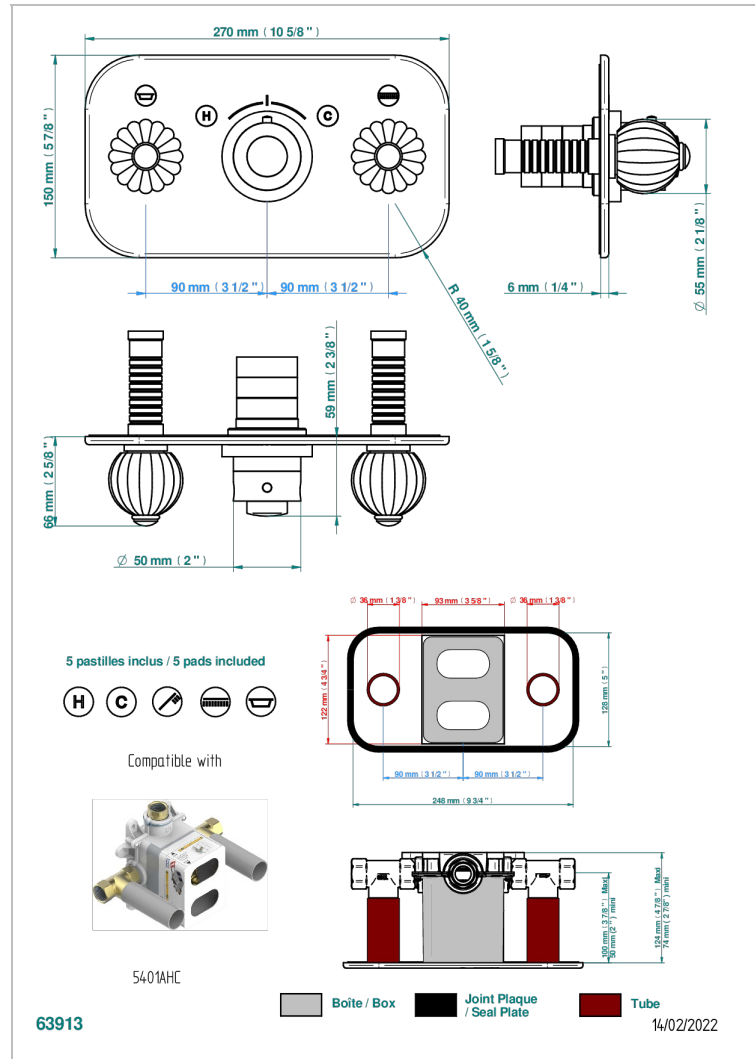

MANDARINE CRISTAL CLARO

UID-5401BEH

THG
PARIS

Trim for thermostatic mixer with 2 valves item to be installed horizontal . to adapt on 5 401AHC or 5 401AHM

CARACTERÍSTICAS

- Mandarine cristal claro
- Trim for thermostatic mixer with 2 valves item to be installed horizontal . to adapt on 5 401AHC or 5 401AHM