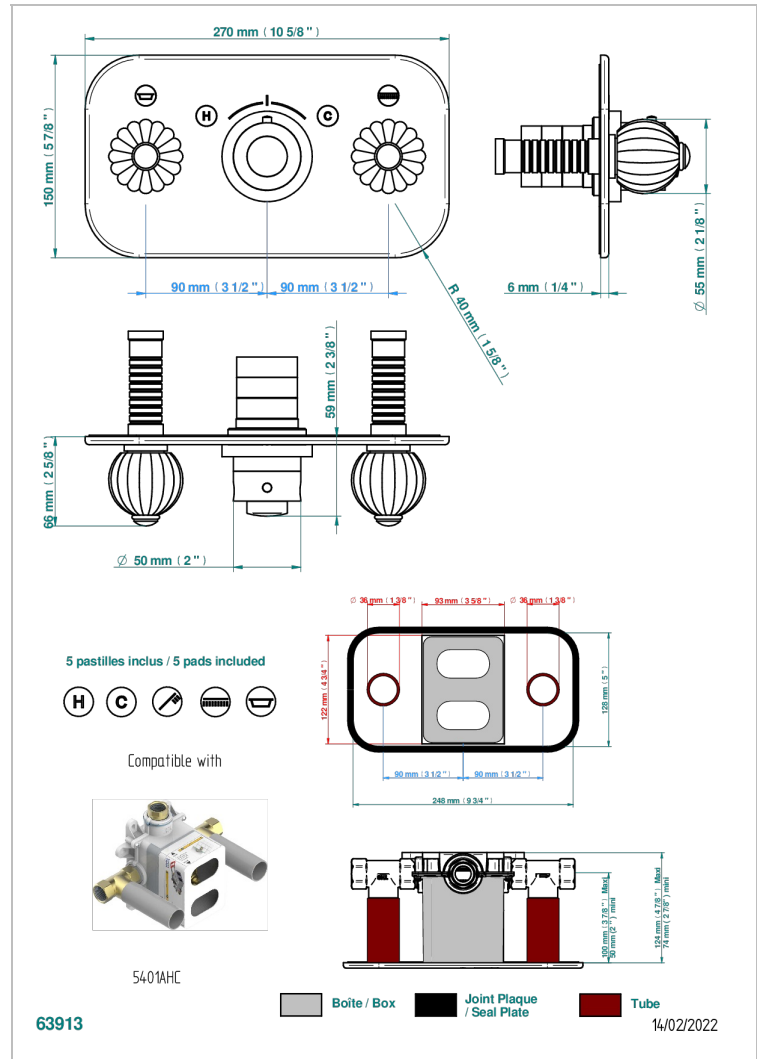

MANDARINE CLEAR CRYSTAL

U1D-5401BEH

THG
PARIS

Trim for thermostatic mixer with 2 valves item to be installed horizontal . to adapt on 5 401AHC or 5 401AHM

CHARACTERISTIC

- Mandarine Clear crystal
- Trim for thermostatic mixer with 2 valves item to be installed horizontal . to adapt on 5 401AHC or 5 401AHM

RELATED SKU'S

- Ref. G00-5401AHC 3/4" THG thermostat, 60 l/mn with two valves with wax cartridge delivered with a built-in box, without trim - to be installed horizontal (for installation with cross handle)
- Ref. G00-5401AHM 3/4" THG thermostat, 60 l/mn with two valves with wax cartridge delivered with a built-in box, without trim - to be installed horizontal (for installation with lever handle)