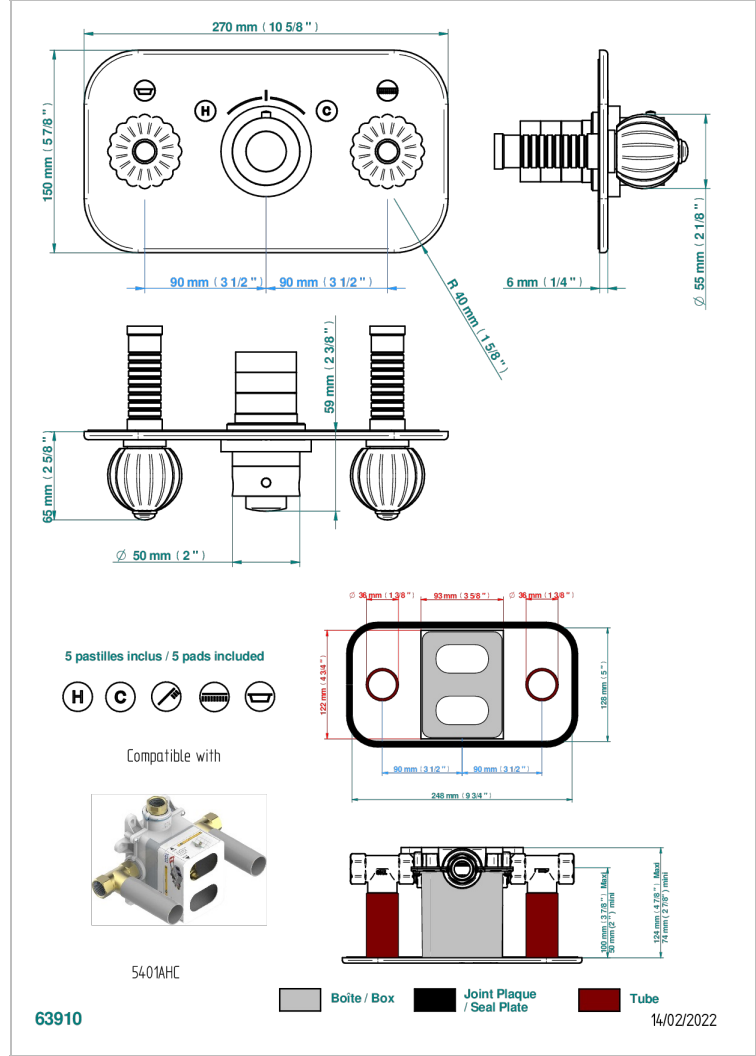

# MANDARINE METAL

U1A-5401BEH

THG  
PARIS

Trim for thermostatic mixer with 2 valves item to be installed horizontal . to adapt on 5 401AHC or 5 401AHM

## CARACTERÍSTICAS

- Mandarin Metal
- Trim for thermostatic mixer with 2 valves item to be installed horizontal . to adapt on 5 401AHC or 5 401AHM