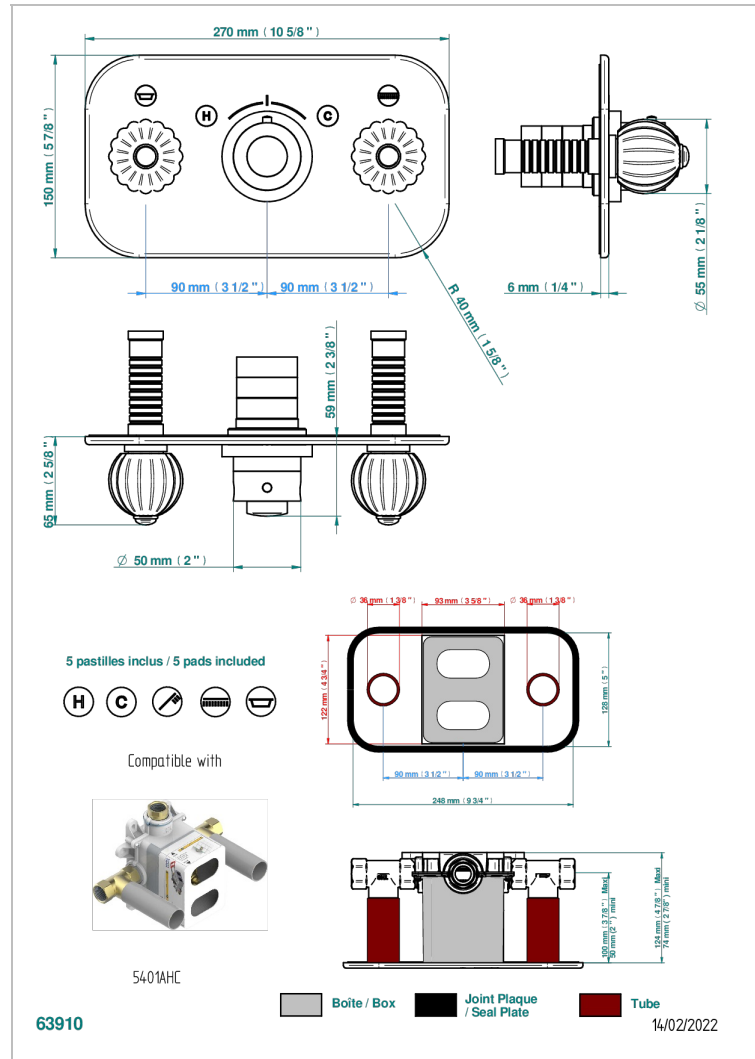

MANDARINE METAL

U1A-5401BEH

THG
PARIS

Trim for thermostatic mixer with 2 valves item to be installed horizontal . to adapt on 5 401AHC or 5 401AHM

CHARACTERISTIC

- Mandarine Metal
- Trim for thermostatic mixer with 2 valves item to be installed horizontal . to adapt on 5 401AHC or 5 401AHM

RELATED SKU'S

- Ref. G00-5401AHC 3/4" THG thermostat, 60 l/mn with two valves with wax cartridge delivered with a built-in box, without trim - to be installed horizontal (for installation with cross handle)
- Ref. G00-5401AHM 3/4" THG thermostat, 60 l/mn with two valves with wax cartridge delivered with a built-in box, without trim - to be installed horizontal (for installation with lever handle)