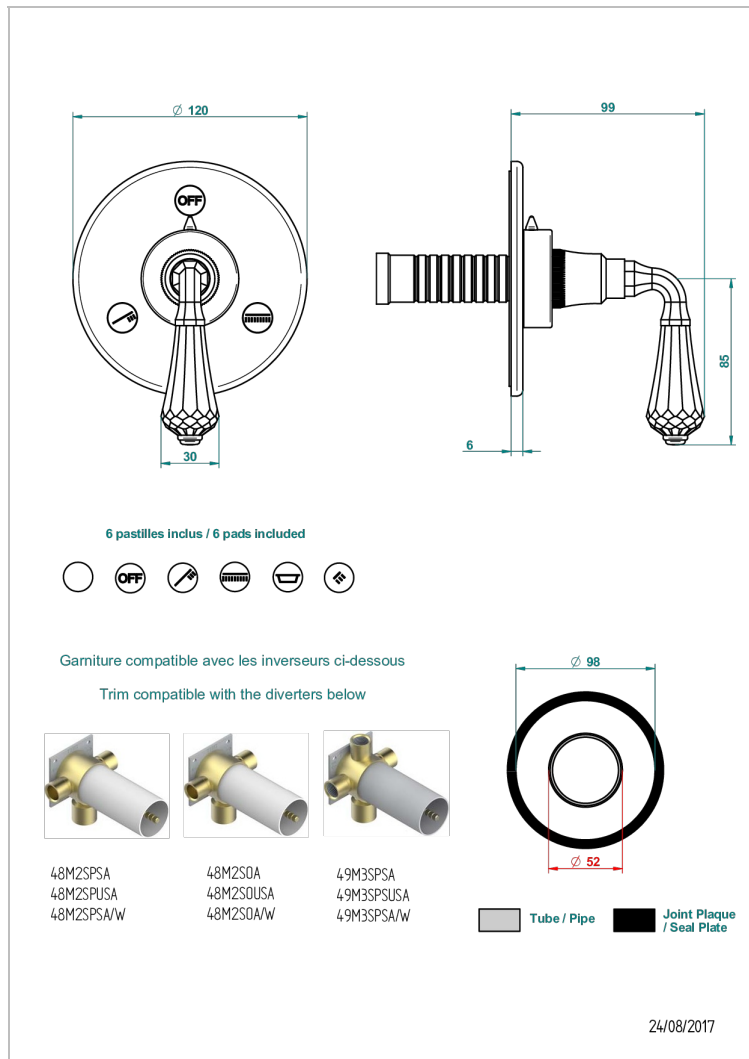

ART DECO CRYSTAL

A56-48M2SB

Trim for wall mounted diverter - 2 ways ref.48M2 & 3 ways ref.49M3

CHARACTERISTIC

- Art Déco Crystal
- Trim for wall mounted diverter - 2 ways ref.48M2 & 3 ways ref.49M3

RELATED SKU'S

- Ref. G00-48M2SOUSA Wall mounted 3-way diverter with ceramic cartridge for concealed installation- 1 inlet 3/4" and 2 outlets 1/2" without shared ports no stop position - no trim
- Ref. G00-48M2SPSUSA Wall mounted 3-way diverter with ceramic cartridge for concealed installation- 1 inlet 3/4" and 2 outlets 1/2" with positive top, no shared ports - no trim
- Ref. G00-49M3SPSUSA Wall mounted 4-way diverter with ceramic cartridge for concealed installation- 1 inlet 3/4" and 3 outlets 1/2" with positive top, no shared ports - no trim