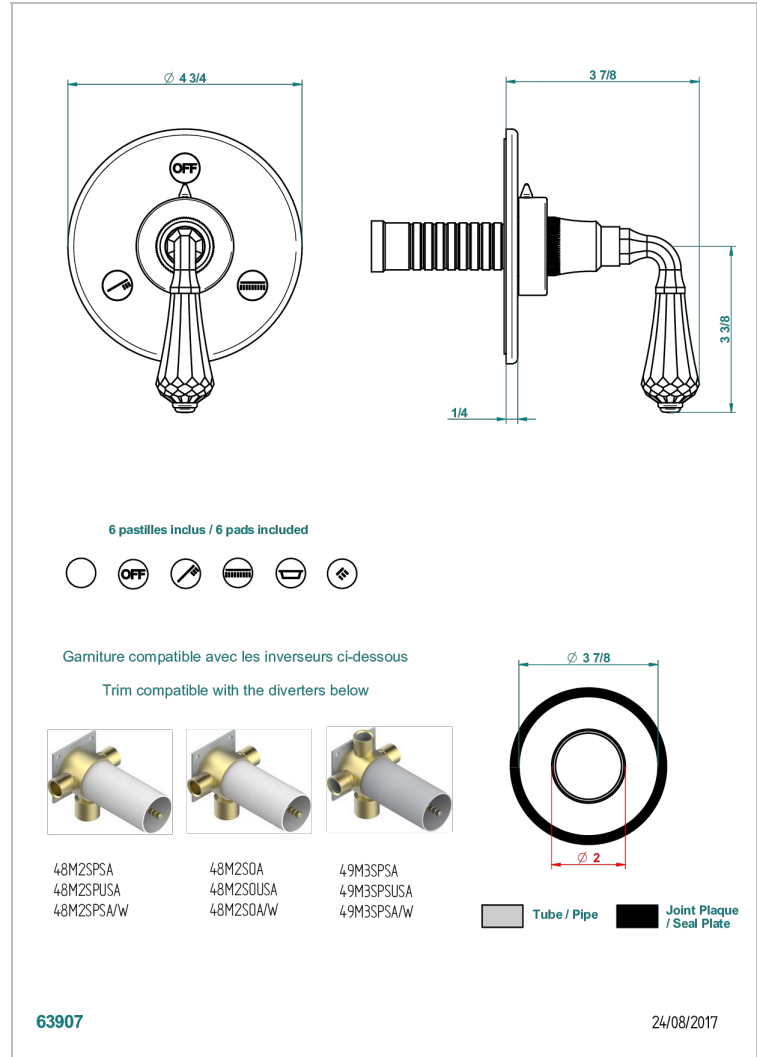

ART DECO CRYSTAL

A56-48M2SB

Trim for wall mounted diverter - 2 ways ref.48M2 & 3 ways ref.49M3

CHARACTERISTIC

- Art Déco Crystal
- Trim for wall mounted diverter - 2 ways ref.48M2 & 3 ways ref.49M3

RELATED SKU'S

- Ref. G00-48M2SOUSA Wall mounted 3-way diverter with ceramic cartridge for concealed installation- 1 inlet 3/4" and 2 outlets 1/2" without shared ports no stop position - no trim
- Ref. G00-48M2SPSUSA Wall mounted 3-way diverter with ceramic cartridge for concealed installation- 1 inlet 3/4" and 2 outlets 1/2" with positive top, no shared ports - no trim
- Ref. G00-49M3SPSUSA Wall mounted 4-way diverter with ceramic cartridge for concealed installation- 1 inlet 3/4" and 3 outlets 1/2" with positive top, no shared ports - no trim