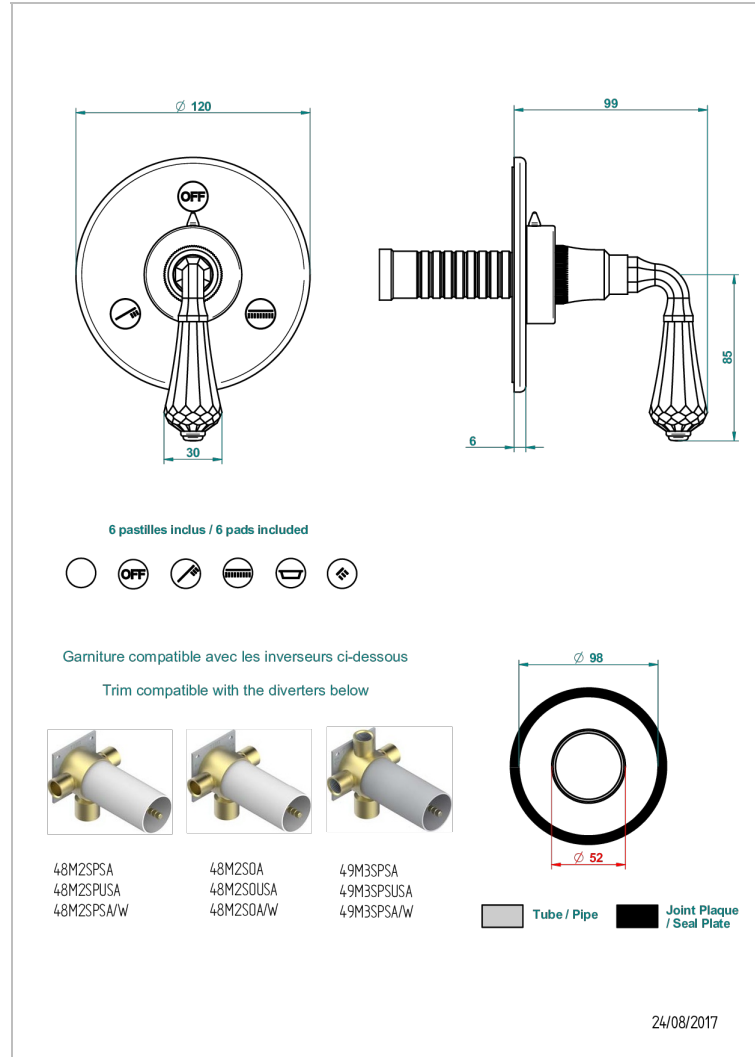

# ART DECO CRYSTAL

A56-48M2SB

Trim for wall mounted diverter, 2 ways - ref. 48M2 and 3 ways - ref. 49M3

## CARACTERÍSTICAS

- Art Déco Crystal
- Trim for wall mounted diverter, 2 ways - ref. 48M2 and 3 ways - ref. 49M3

## PRODUCTOS RELACIONADOS

- Ref. G00-48M2SOA Wall mounted 3-way diverter with ceramic cartridge for concealed installation- 1 inlet 3/4" and 2 outlets 1/2" without stop position, without trim
- Ref. G00-48M2SPSA Wall mounted 3-way diverter with ceramic cartridge for concealed installation, 1 inlet 3/4" and 2 outlets 1/2" with stop position, without trim
- Ref. G00-49M3SPSA Wall mounted 4-way diverter with ceramic cartridge for concealed installation- 1 inlet 3/4" and 3 outlets 1/2" with stop position, without trim