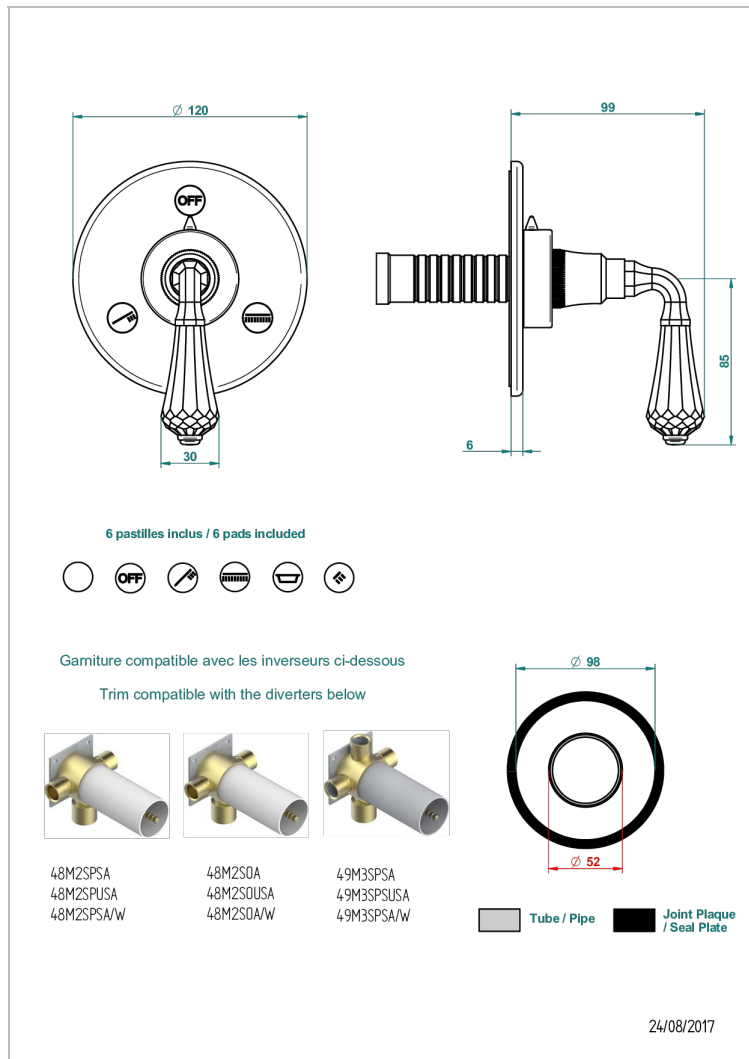

ART DECO CRYSTAL

A56-48M2SB

Trim for wall mounted diverter, 2 ways - ref. 48M2 and 3 ways - ref. 49M3

CHARACTERISTIC

- Art Déco Crystal
- Trim for wall mounted diverter, 2 ways - ref. 48M2 and 3 ways - ref. 49M3

RELATED SKU'S

- Ref. G00-48M2SOA Wall mounted 3-way diverter with ceramic cartridge for concealed installation- 1 inlet 3/4" and 2 outlets 1/2" without stop position, without trim
- Ref. G00-48M2SPSA Wall mounted 3-way diverter with ceramic cartridge for concealed installation, 1 inlet 3/4" and 2 outlets 1/2" with stop position, without trim
- Ref. G00-49M3SPSA Wall mounted 4-way diverter with ceramic cartridge for concealed installation- 1 inlet 3/4" and 3 outlets 1/2" with stop position, without trim