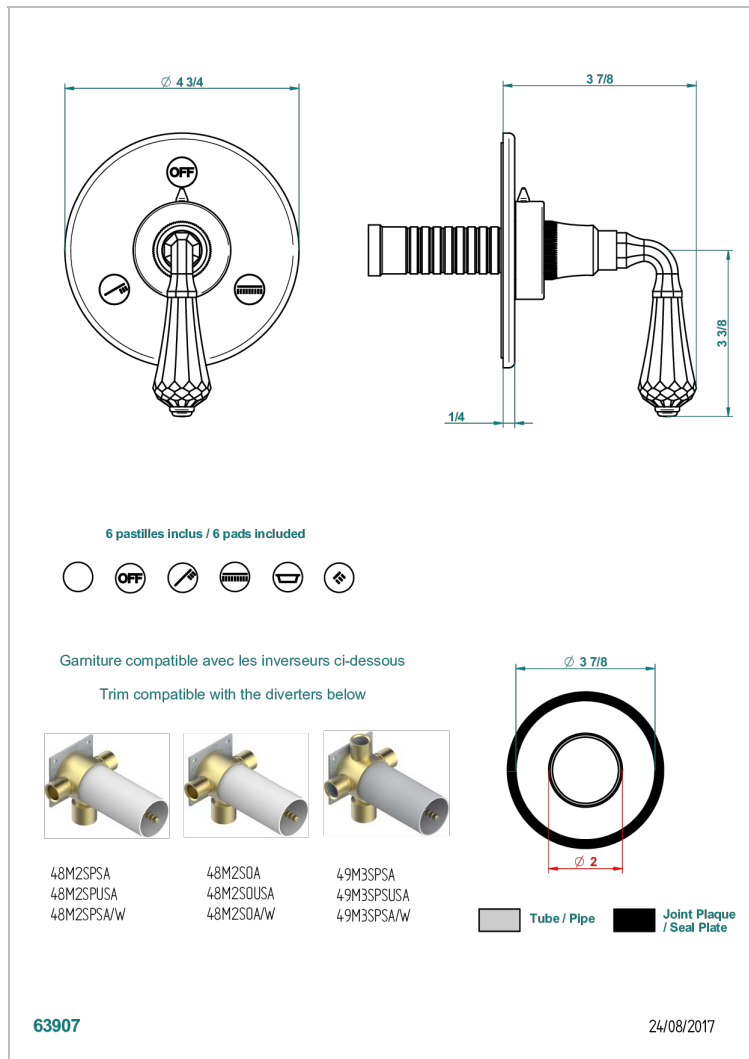

# ART DECO CRYSTAL

A56-48M2SB

Trim for wall mounted diverter, 2 ways - ref. 48M2 and 3 ways - ref. 49M3

THG<sup>®</sup>  
PARIS

## CARACTERÍSTICAS

- Art Déco Crystal
- Trim for wall mounted diverter, 2 ways - ref. 48M2 and 3 ways - ref. 49M3

## PRODUCTOS RELACIONADOS

- Ref. G00-48M2SOA Wall mounted 3-way diverter with ceramic cartridge for concealed installation- 1 inlet 3/4" and 2 outlets 1/2" without stop position, without trim
- Ref. G00-48M2SPSA Wall mounted 3-way diverter with ceramic cartridge for concealed installation, 1 inlet 3/4" and 2 outlets 1/2" with stop position, without trim
- Ref. G00-49M3SPSA Wall mounted 4-way diverter with ceramic cartridge for concealed installation- 1 inlet 3/4" and 3 outlets 1/2" with stop position, without trim