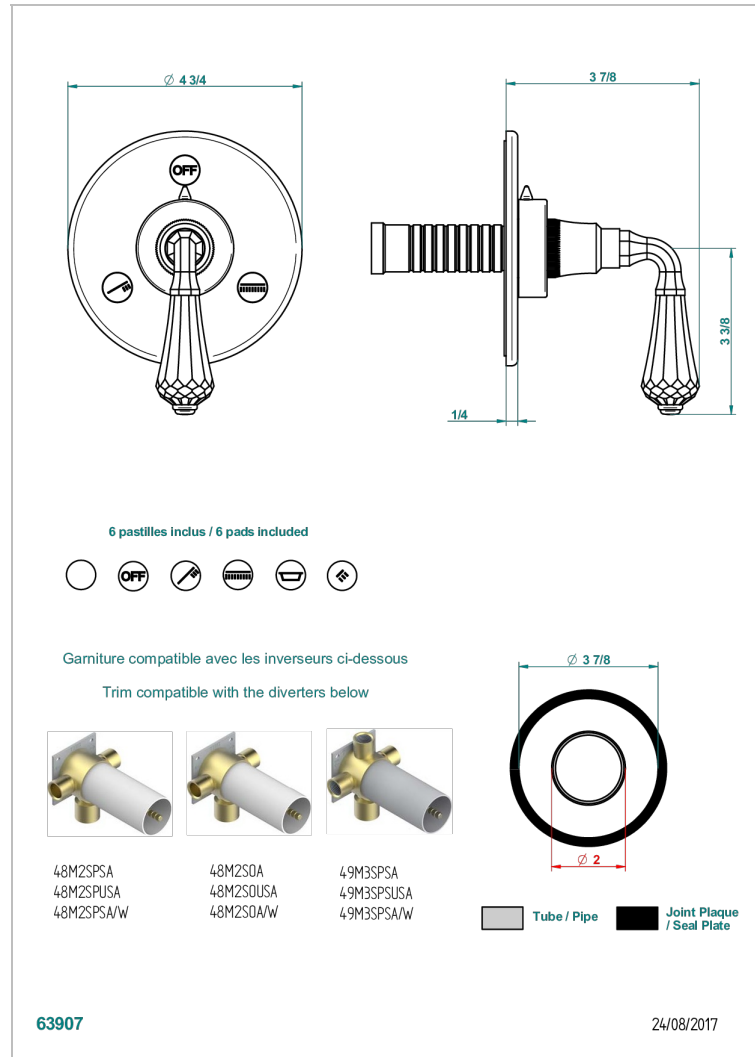

ART DECO CRYSTAL

A56-48M2SB

Trim for wall mounted diverter, 2 ways - ref. 48M2 and 3 ways - ref. 49M3

CHARACTERISTIC

- Art Déco Crystal
- Trim for wall mounted diverter, 2 ways - ref. 48M2 and 3 ways - ref. 49M3

RELATED SKU'S

- Ref. G00-48M2SOA Wall mounted 3-way diverter with ceramic cartridge for concealed installation- 1 inlet 3/4" and 2 outlets 1/2" without stop position, without trim
- Ref. G00-48M2SPSA Wall mounted 3-way diverter with ceramic cartridge for concealed installation, 1 inlet 3/4" and 2 outlets 1/2" with stop position, without trim
- Ref. G00-49M3SPSA Wall mounted 4-way diverter with ceramic cartridge for concealed installation- 1 inlet 3/4" and 3 outlets 1/2" with stop position, without trim