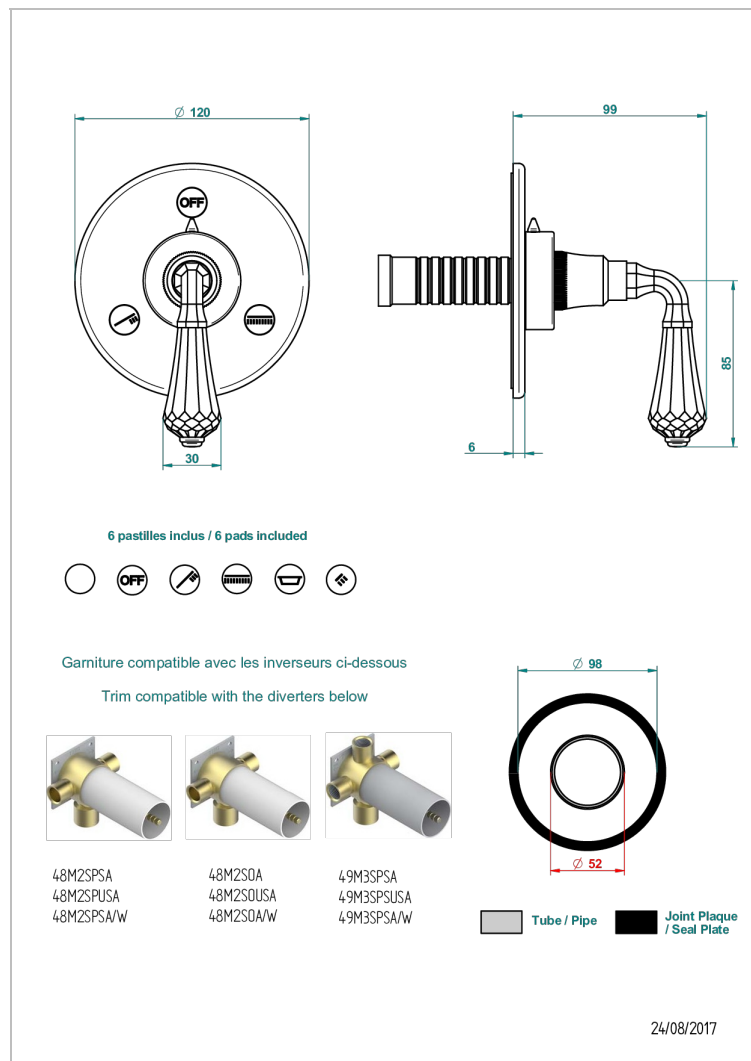

ART DECO CRYSTAL

A56-48M2SB

Trim for wall mounted diverter, 2 ways - ref. 48M2 and 3 ways - ref. 49M3

CHARACTERISTIC

- Art Déco Crystal
- Trim for wall mounted diverter, 2 ways - ref. 48M2 and 3 ways - ref. 49M3

RELATED SKU'S

- Ref. G00-48M2SOA Wall mounted 3-way diverter with ceramic cartridge for concealed installation- 1 inlet 3/4" and 2 outlets 1/2" without stop position, without trim
- Ref. G00-48M2SPSA Wall mounted 3-way diverter with ceramic cartridge for concealed installation, 1 inlet 3/4" and 2 outlets 1/2" with stop position, without trim
- Ref. G00-49M3SPSA Wall mounted 4-way diverter with ceramic cartridge for concealed installation- 1 inlet 3/4" and 3 outlets 1/2" with stop position, without trim